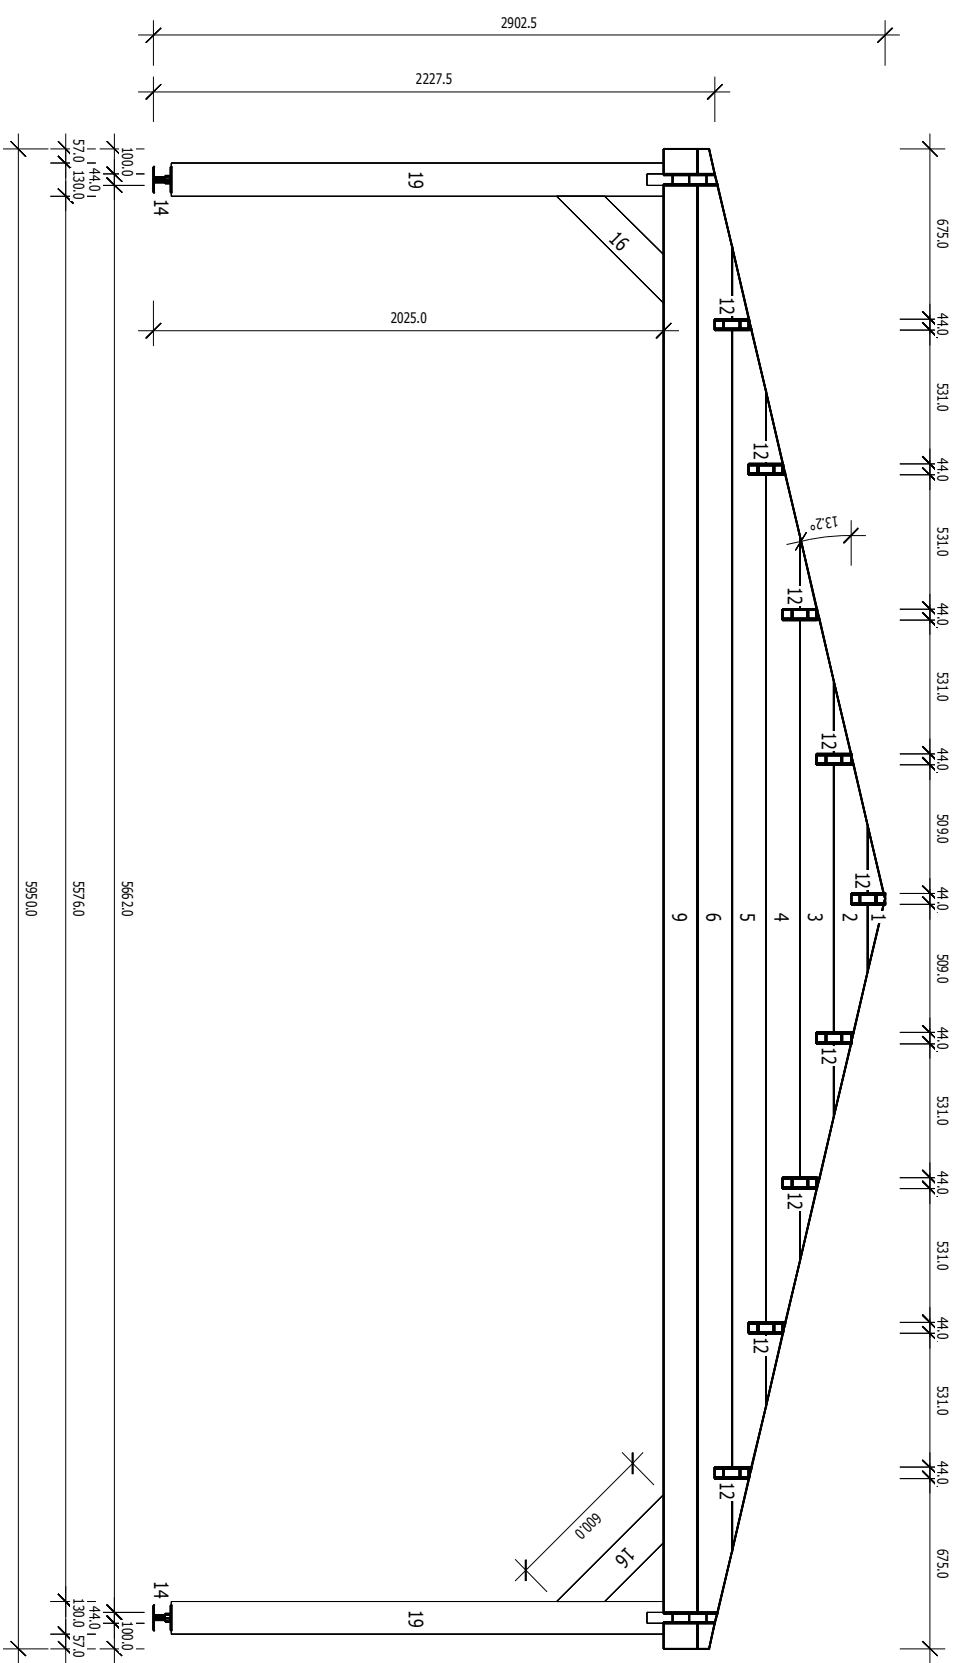

E.CER Carport Classic 5.95x5.95m 44mm

E.CER Carport Classic 5.95x5.95m 44mm

A

E.CER Carport Classic 5.95x5.95m 44mm

B

E.CER Carport Classic 5.95x5.95m 44mm

# RAFTERS

E.CER Carport Classic 5.95x5.95m 44mm

Vaults: B

Pcs: 4

No: 1

Pcs: 4

B/H: 44.0mm/135.0mm

L: 720.0mm

No: 2

Pcs: 4

B/H: 44.0mm/135.0mm

L: 1880.0mm

No: 3

Pcs: 4

B/H: 44.0mm/135.0mm

L: 3020.0mm

No: 4

Pcs: 4

B/H: 44.0mm/135.0mm

L: 4180.0mm

No: 5

Pcs: 4

B/H: 44.0mm/135.0mm

L: 5320.0mm