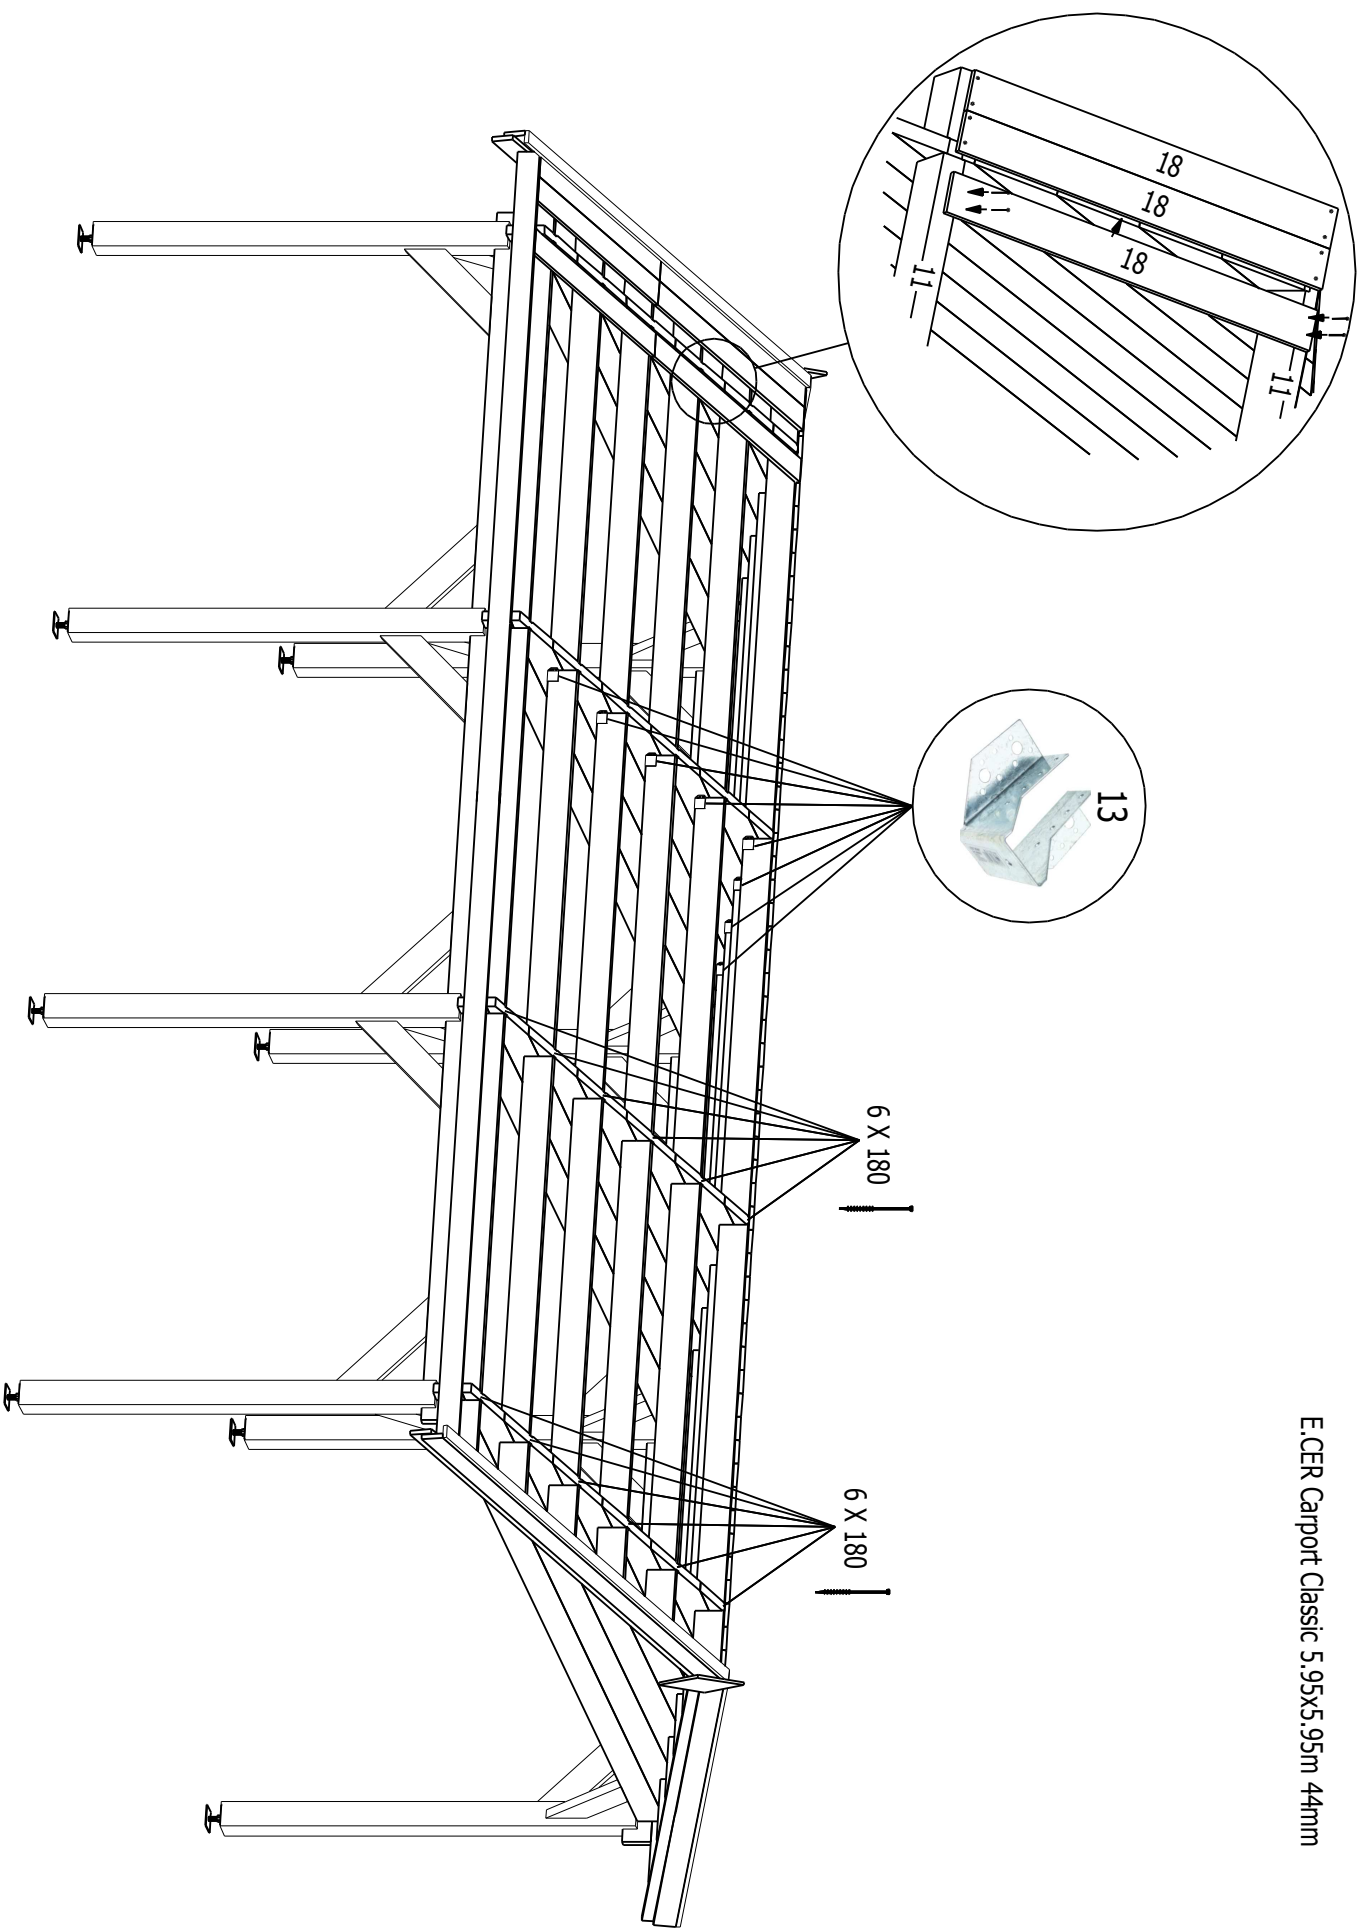

E.CER Carport Classic 5.95x5.95m 44mm

E.CER Carport Classic 5.95x5.95m 44mm

A

E.CER Carport Classic 5.95x5.95m 44mm

B

E.CER Carport Classic 5.95x5.95m 44mm

# RAFTERS

E.CER Carport Classic 5.95x5.95m 44mm

Vaults: B

Pcs: 4

No: 1

Pcs: 4

B/H: 44.0mm/135.0mm

L: 720.0mm

No: 2

Pcs: 4

B/H: 44.0mm/135.0mm

L: 1880.0mm

No: 3

Pcs: 4

B/H: 44.0mm/135.0mm

L: 3020.0mm

No: 4

Pcs: 4

B/H: 44.0mm/135.0mm

L: 4180.0mm

No: 5

Pcs: 4

B/H: 44.0mm/135.0mm

L: 5320.0mm