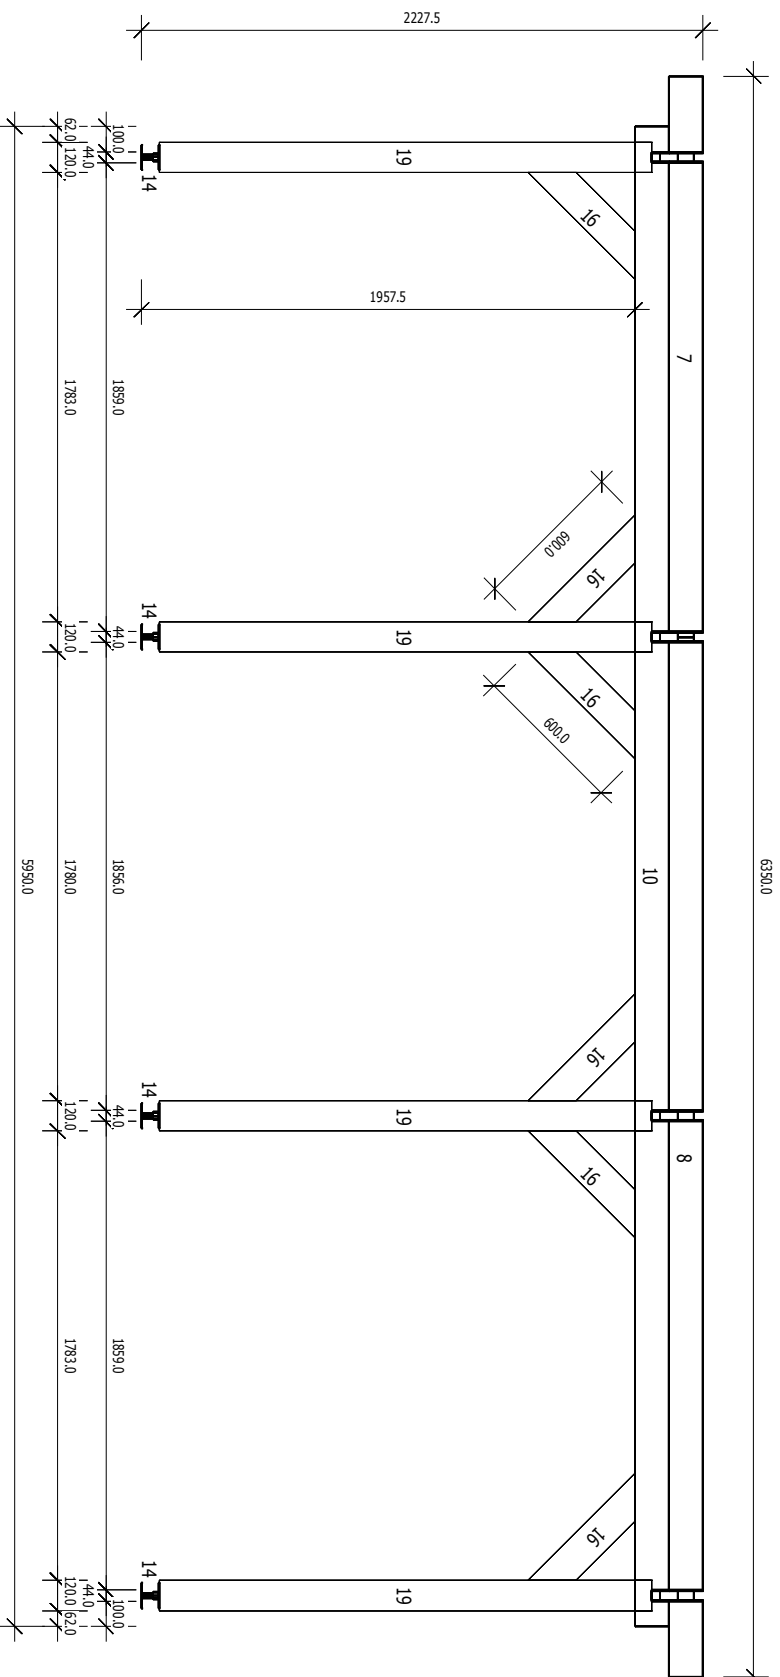

E.CER Carport Classic 5.95x5.95m 44mm

E.CER Carport Classic 5.95x5.95m 44mm

A

E.CER Carport Classic 5.95x5.95m 44mm

B

E.CER Carport Classic 5.95x5.95m 44mm

# RAFTERS

E.CER Carport Classic 5.95x5.95m 44mm

Vaults: B

Pcs: 4

No: 1

Pcs: 4

B/H: 44.0mm/135.0mm

L: 720.0mm

No: 2

Pcs: 4

B/H: 44.0mm/135.0mm

L: 1880.0mm

No: 3

Pcs: 4

B/H: 44.0mm/135.0mm

L: 3020.0mm

No: 4

Pcs: 4

B/H: 44.0mm/135.0mm

L: 4180.0mm

No: 5

Pcs: 4

B/H: 44.0mm/135.0mm

L: 5320.0mm