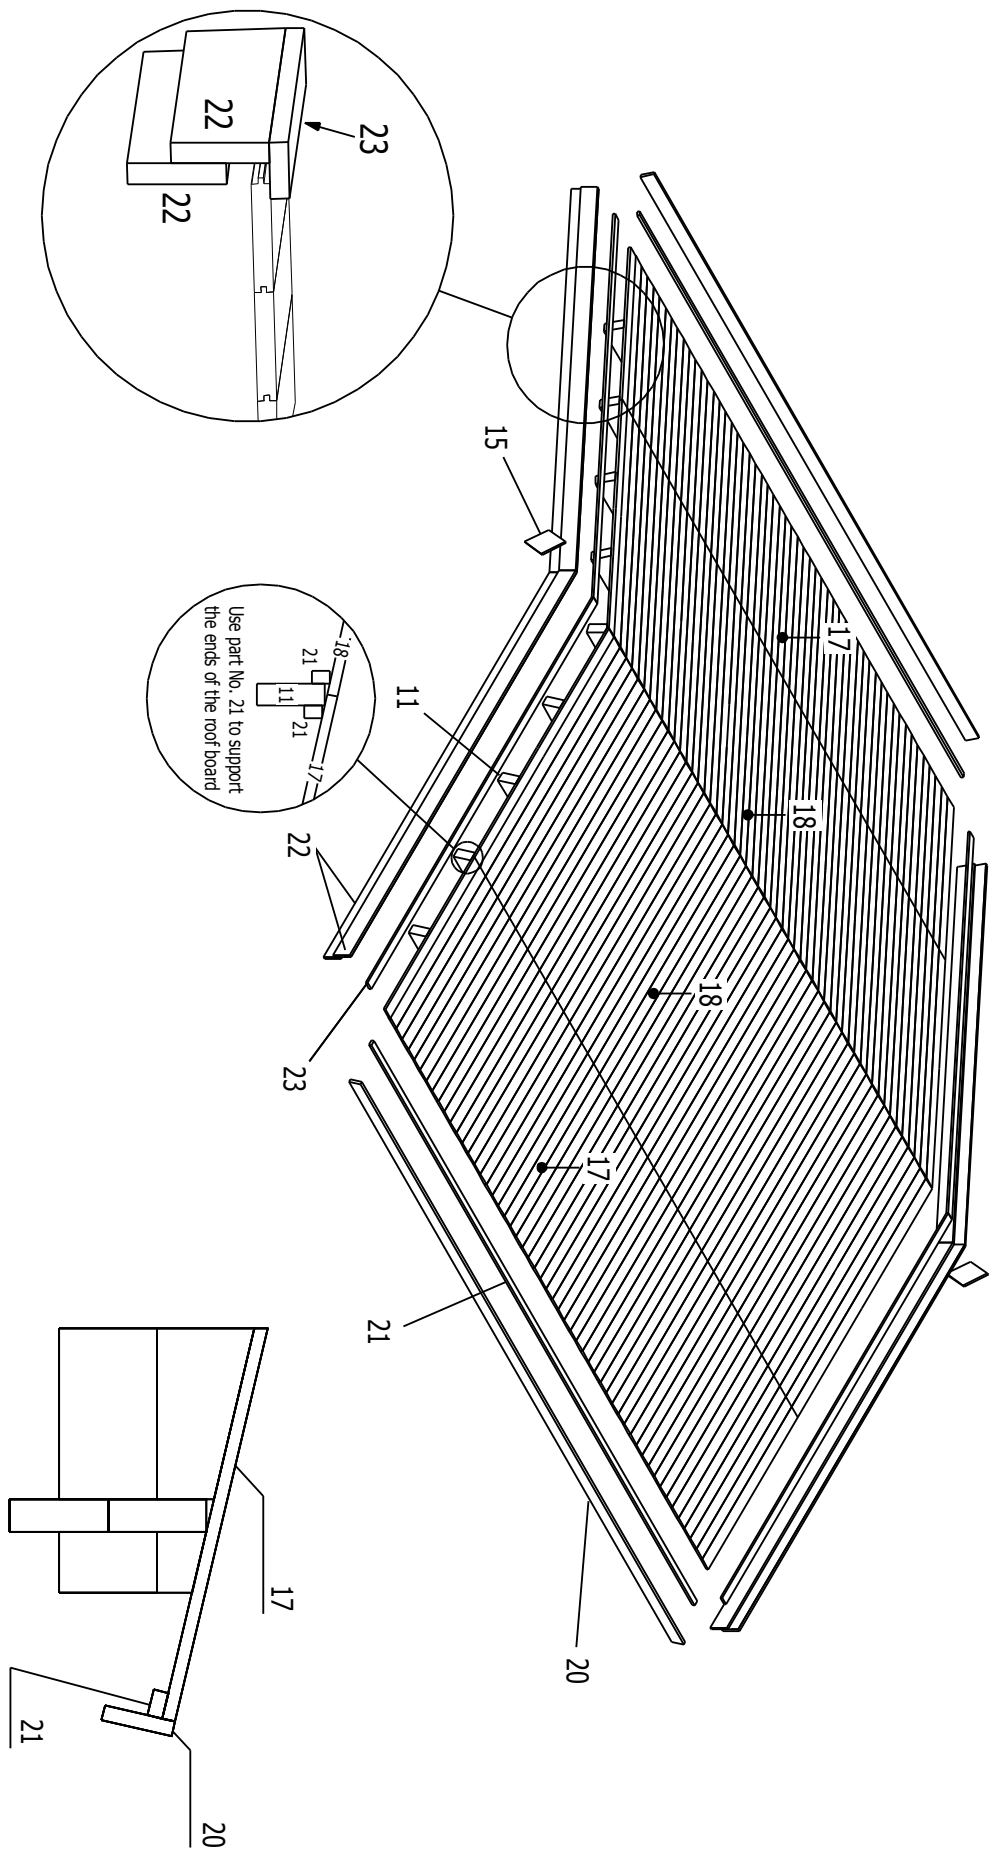

E.CER Carport Classic 5.95x5.95m 44mm

E.CER Carport Classic 5.95x5.95m 44mm

A

E.CER Carport Classic 5.95x5.95m 44mm

B

E.CER Carport Classic 5.95x5.95m 44mm

# RAFTERS

E.CER Carport Classic 5.95x5.95m 44mm

Vaults: B

Pcs: 4

No: 1

Pcs: 4

B/H: 44.0mm/135.0mm

L: 720.0mm

No: 2

Pcs: 4

B/H: 44.0mm/135.0mm

L: 1880.0mm

No: 3

Pcs: 4

B/H: 44.0mm/135.0mm

L: 3020.0mm

No: 4

Pcs: 4

B/H: 44.0mm/135.0mm

L: 4180.0mm

No: 5

Pcs: 4

B/H: 44.0mm/135.0mm

L: 5320.0mm