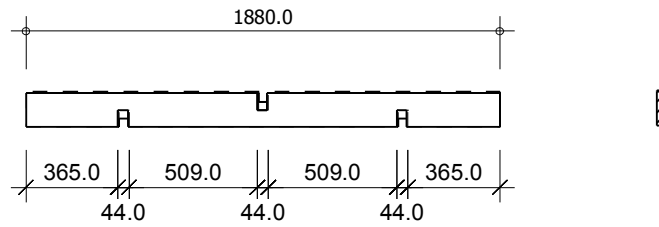

# RAFTERS

E.CER Carport Classic 5.95x5.95m 44mm

Vaults: B

Pcs: 4

No: 1

Pcs: 4

B/H: 44.0mm/135.0mm

L: 720.0mm

No: 2

Pcs: 4

B/H: 44.0mm/135.0mm

L: 1880.0mm

No: 3

Pcs: 4

B/H: 44.0mm/135.0mm

L: 3020.0mm

No: 4

Pcs: 4

B/H: 44.0mm/135.0mm

L: 4180.0mm

No: 5

Pcs: 4

B/H: 44.0mm/135.0mm

L: 5320.0mm

No: 6

Pcs: 4

B/H: 44.0mm/135.0mm

L: 5950.0mm

No: 7

Pcs: 2

B/H: 44.0mm/135.0mm

L: 2225.0mm