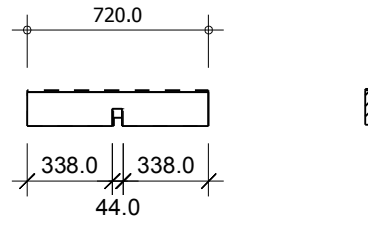

# RAFTERS

E.CER Carport Classic 5.95x5.95m 44mm

Vaults: B

Pcs: 4

No: 1

Pcs: 4

B/H: 44.0mm/135.0mm

L: 720.0mm

No: 2

Pcs: 4

B/H: 44.0mm/135.0mm

L: 1880.0mm

No: 3

Pcs: 4

B/H: 44.0mm/135.0mm

L: 3020.0mm

No: 4

Pcs: 4

B/H: 44.0mm/135.0mm

L: 4180.0mm

No: 5

Pcs: 4

B/H: 44.0mm/135.0mm

L: 5320.0mm

No: 6

Pcs: 4

B/H: 44.0mm/135.0mm

L: 5950.0mm

No: 7

Pcs: 2

B/H: 44.0mm/135.0mm

L: 2225.0mm