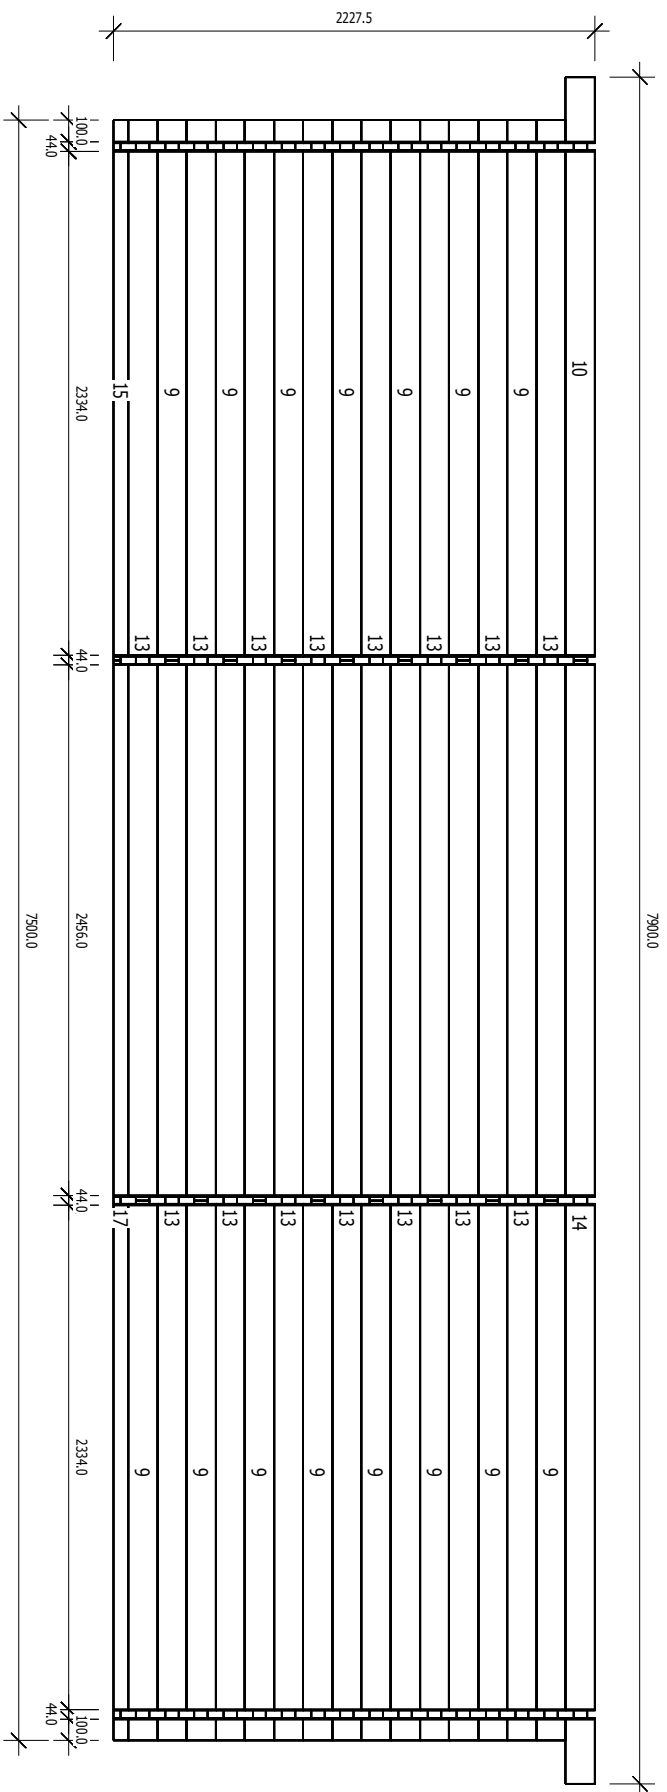

E.CER Garage Woody 3.7x7.2m 44mm

E.CER Garage Woody 3.7x7.2m 44mm

A

E.CER Garage Woody 3.7x7.2m 44mm

C

E.CER Garage Woody 3.7x7.2m 44mm

D

E.CER Garage Woody 3.7x7.2m 44mm

E
X2

E.CER Garage Woody 3.7x7.2m 44mm

RAFTERS

E.CER Garage Woody 3.7x7.2m 44mm

BASE FRAME

E.CER Garage Woody 3.7x7.2m 44mm

DOOR, WINDOW CASINGS

GARAGE DOOR
2390X2050

No: 1

Pcs: 4

B/H: 44.0mm/135.0mm

L: 820.0mm

No: 2

Pcs: 4

B/H: 44.0mm/135.0mm

L: 2080.0mm

No: 5

Pcs: 60

B/H: 44.0mm/135.0mm

L: 400.0mm

No: 6

Pcs: 16

B/H: 44.0mm/135.0mm

L: 611.0mm