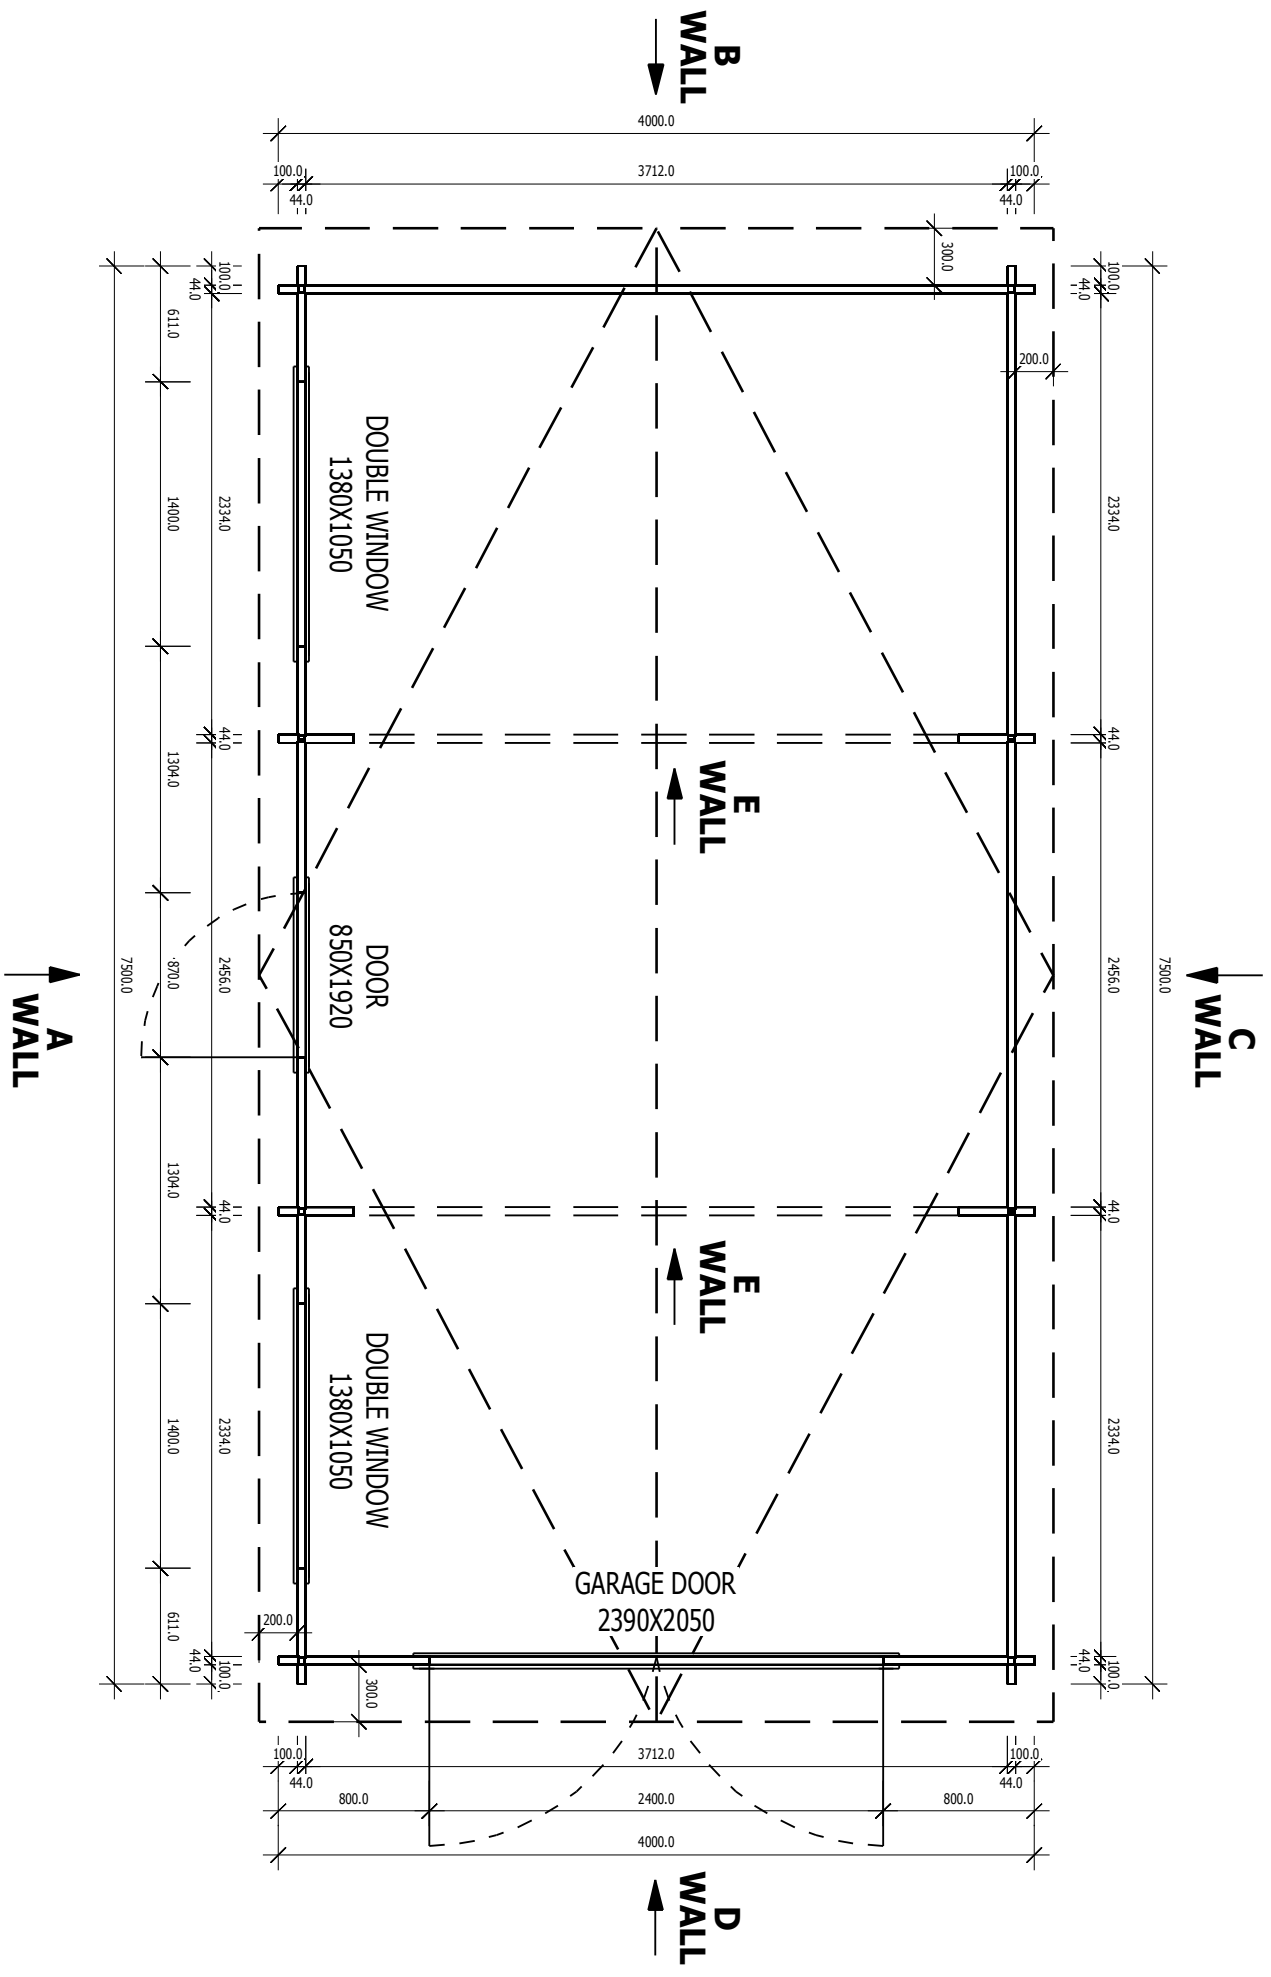

E.CER Garage Woody 3.7x7.2m 44mm

E.CER Garage Woody 3.7x7.2m 44mm

A

E.CER Garage Woody 3.7x7.2m 44mm

C

E.CER Garage Woody 3.7x7.2m 44mm

D

E.CER Garage Woody 3.7x7.2m 44mm

E
X2

E.CER Garage Woody 3.7x7.2m 44mm

RAFTERS

E.CER Garage Woody 3.7x7.2m 44mm

BASE FRAME

E.CER Garage Woody 3.7x7.2m 44mm

DOOR, WINDOW CASINGS

GARAGE DOOR
2390X2050

No: 1

Pcs: 4

B/H: 44.0mm/135.0mm

L: 820.0mm

No: 2

Pcs: 4

B/H: 44.0mm/135.0mm

L: 2080.0mm

No: 3

Pcs: 4

B/H: 44.0mm/135.0mm

L: 3320.0mm

No: 4

Pcs: 4

B/H: 44.0mm/135.0mm

L: 4000.0mm