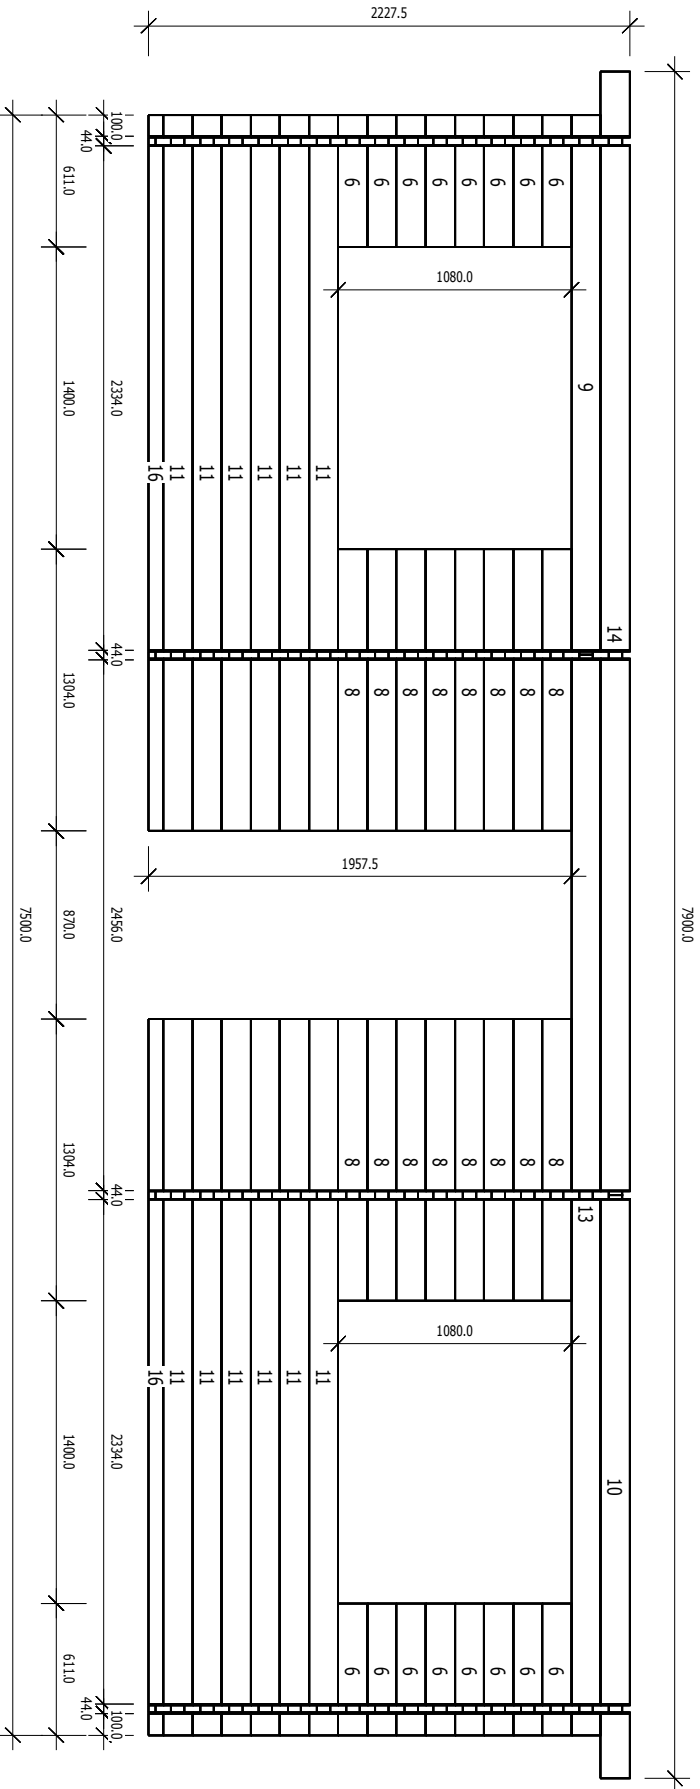

E.CER Garage Woody 3.7x7.2m 44mm

E.CER Garage Woody 3.7x7.2m 44mm

A

E.CER Garage Woody 3.7x7.2m 44mm

C

E.CER Garage Woody 3.7x7.2m 44mm

D

E.CER Garage Woody 3.7x7.2m 44mm

E
X2

E.CER Garage Woody 3.7x7.2m 44mm

RAFTERS

E.CER Garage Woody 3.7x7.2m 44mm

BASE FRAME

E.CER Garage Woody 3.7x7.2m 44mm

DOOR, WINDOW CASINGS

GARAGE DOOR
2390X2050

No: 1

Pcs: 4

B/H: 44.0mm/135.0mm

L: 820.0mm

No: 2

Pcs: 4

B/H: 44.0mm/135.0mm

L: 2080.0mm

No: 5

Pcs: 60

B/H: 44.0mm/135.0mm

L: 400.0mm

No: 6

Pcs: 16

B/H: 44.0mm/135.0mm

L: 611.0mm