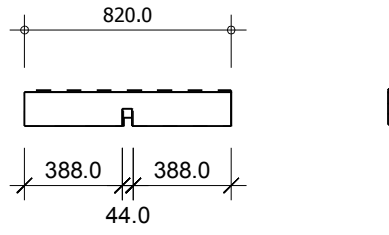

DOOR
850X1920

DOUBLE WINDOW
1380X1050

E.CER Garage Woody 3.7x7.2m 44mm

E.CER Garage Woody 3.7x7.2m 44mm

STORM BRACES

*Installation example.

VAULTS: B, D, E

Pcs: 4

No: 1

Pcs: 4

B/H: 44.0mm/135.0mm

L: 820.0mm

No: 2

Pcs: 4

B/H: 44.0mm/135.0mm

L: 2080.0mm

No: 3

Pcs: 4

B/H: 44.0mm/135.0mm

L: 3320.0mm

No: 4

Pcs: 4

B/H: 44.0mm/135.0mm

L: 4000.0mm

No: 5

Pcs: 60

B/H: 44.0mm/135.0mm

L: 400.0mm

No: 6

Pcs: 16

B/H: 44.0mm/135.0mm

L: 611.0mm