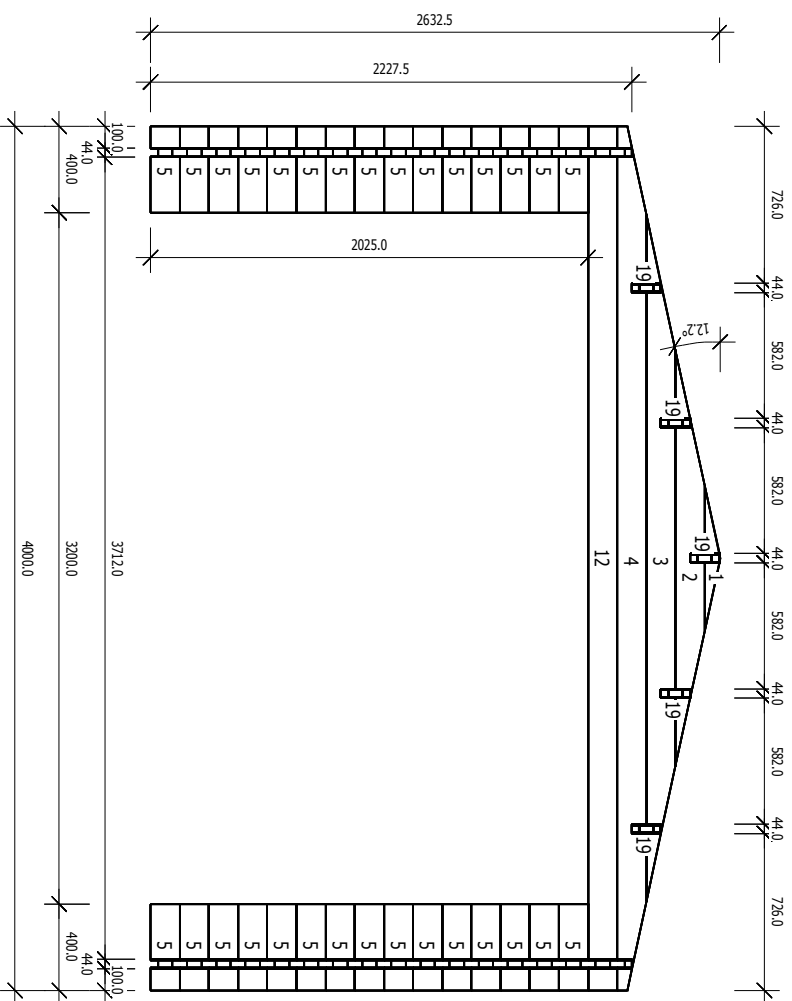

E.CER Garage Woody 3.7x7.2m 44mm

E
X2