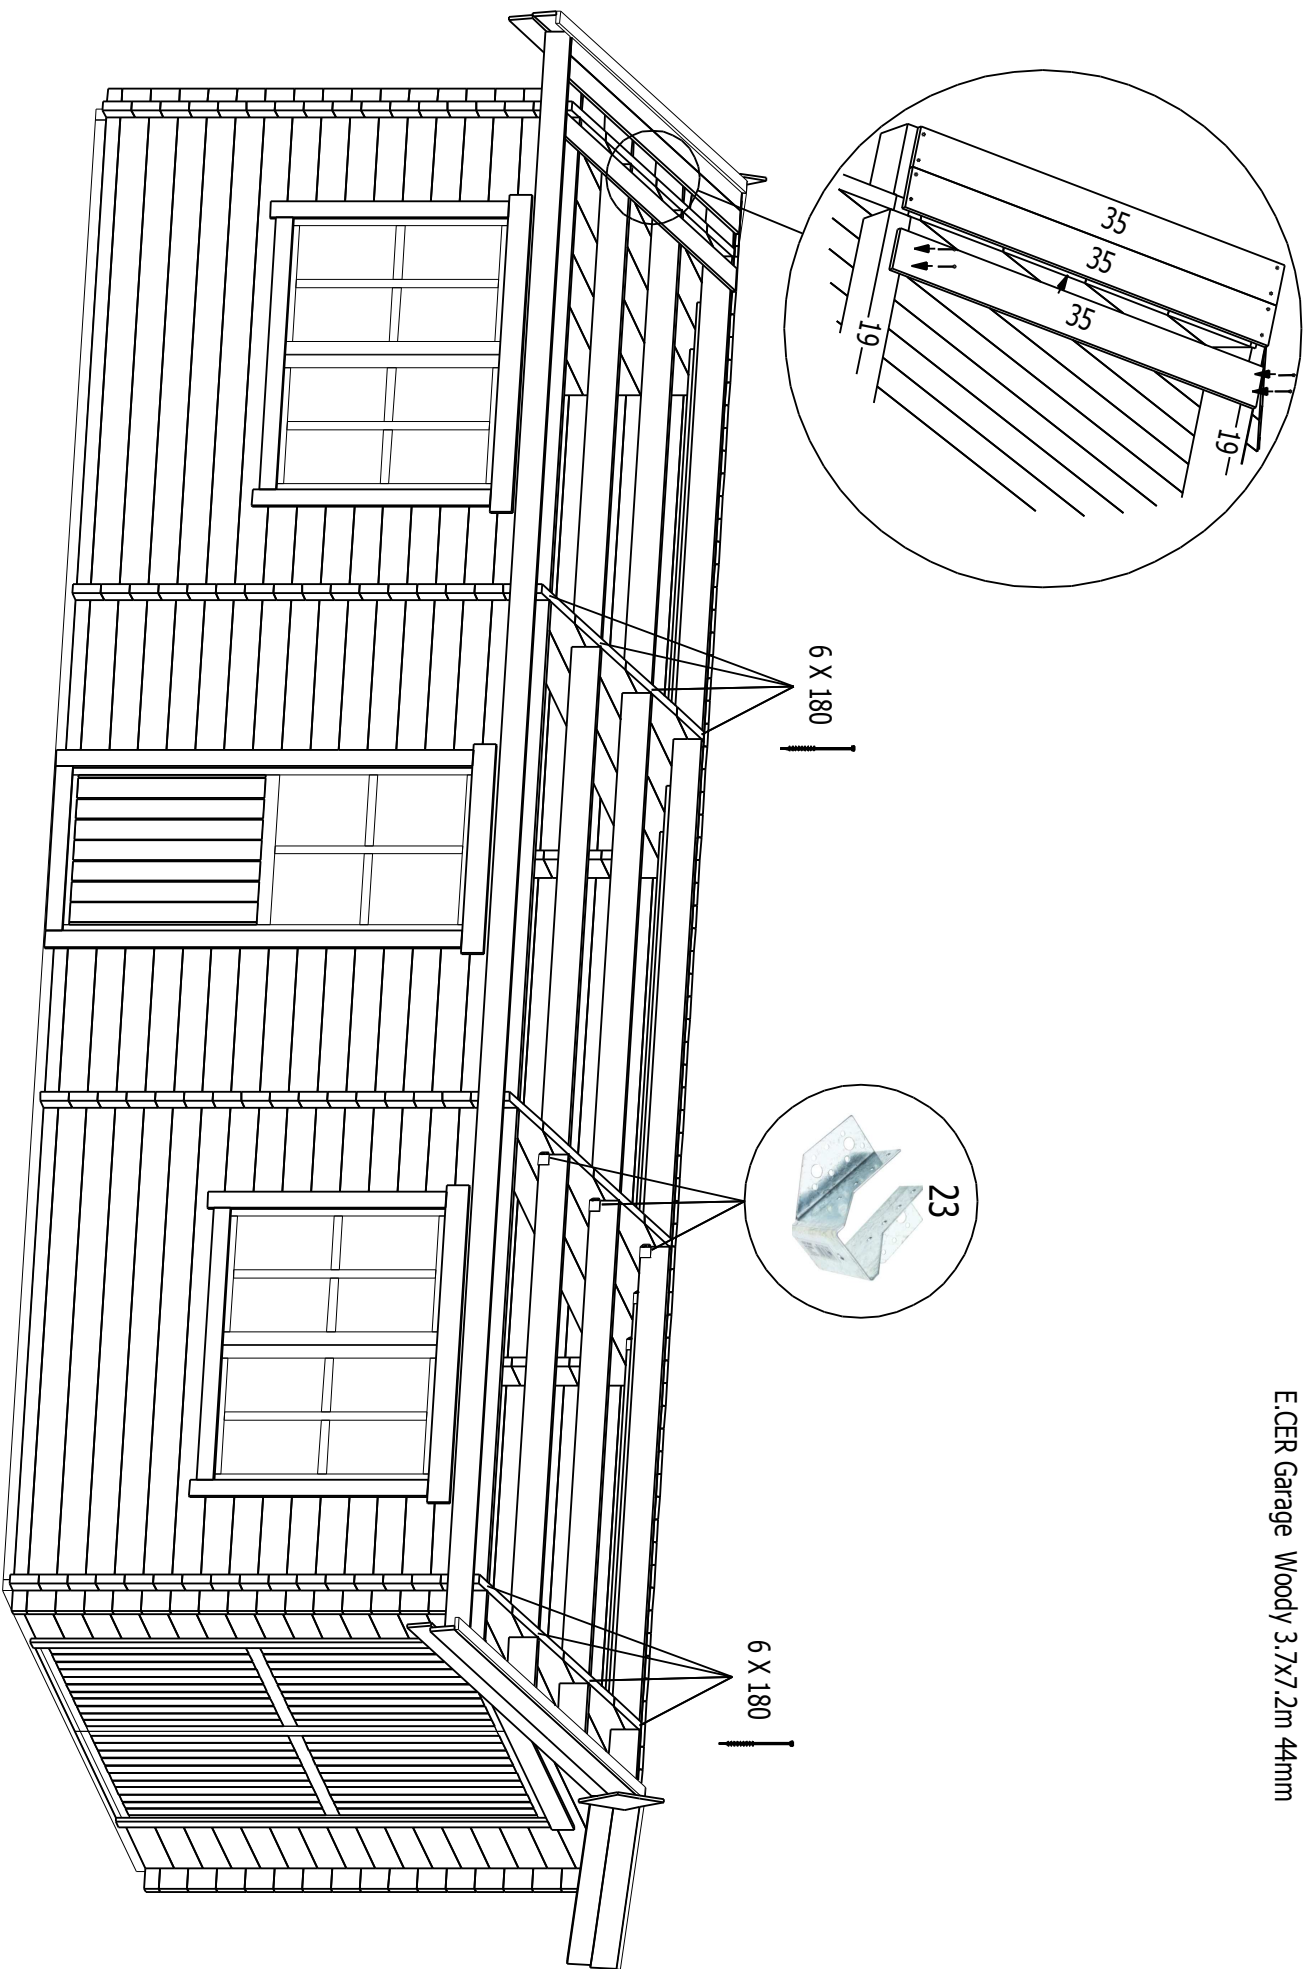

E.CER Garage Woody 3.7x7.2m 44mm

E.CER Garage Woody 3.7x7.2m 44mm

A

E.CER Garage Woody 3.7x7.2m 44mm

C

E.CER Garage Woody 3.7x7.2m 44mm

D

E.CER Garage Woody 3.7x7.2m 44mm

E
X2

E.CER Garage Woody 3.7x7.2m 44mm

RAFTERS

E.CER Garage Woody 3.7x7.2m 44mm

BASE FRAME

E.CER Garage Woody 3.7x7.2m 44mm

DOOR, WINDOW CASINGS

GARAGE DOOR
2390X2050

DOOR
850X1920

DOUBLE WINDOW
1380X1050

E.CER Garage Woody 3.7x7.2m 44mm

E.CER Garage Woody 3.7x7.2m 44mm

STORM BRACES

*Installation example.

VAULTS: B, D, E

Pcs: 4

No: 1

Pcs: 4

B/H: 44.0mm/135.0mm

L: 820.0mm

No: 2

Pcs: 4

B/H: 44.0mm/135.0mm

L: 2080.0mm