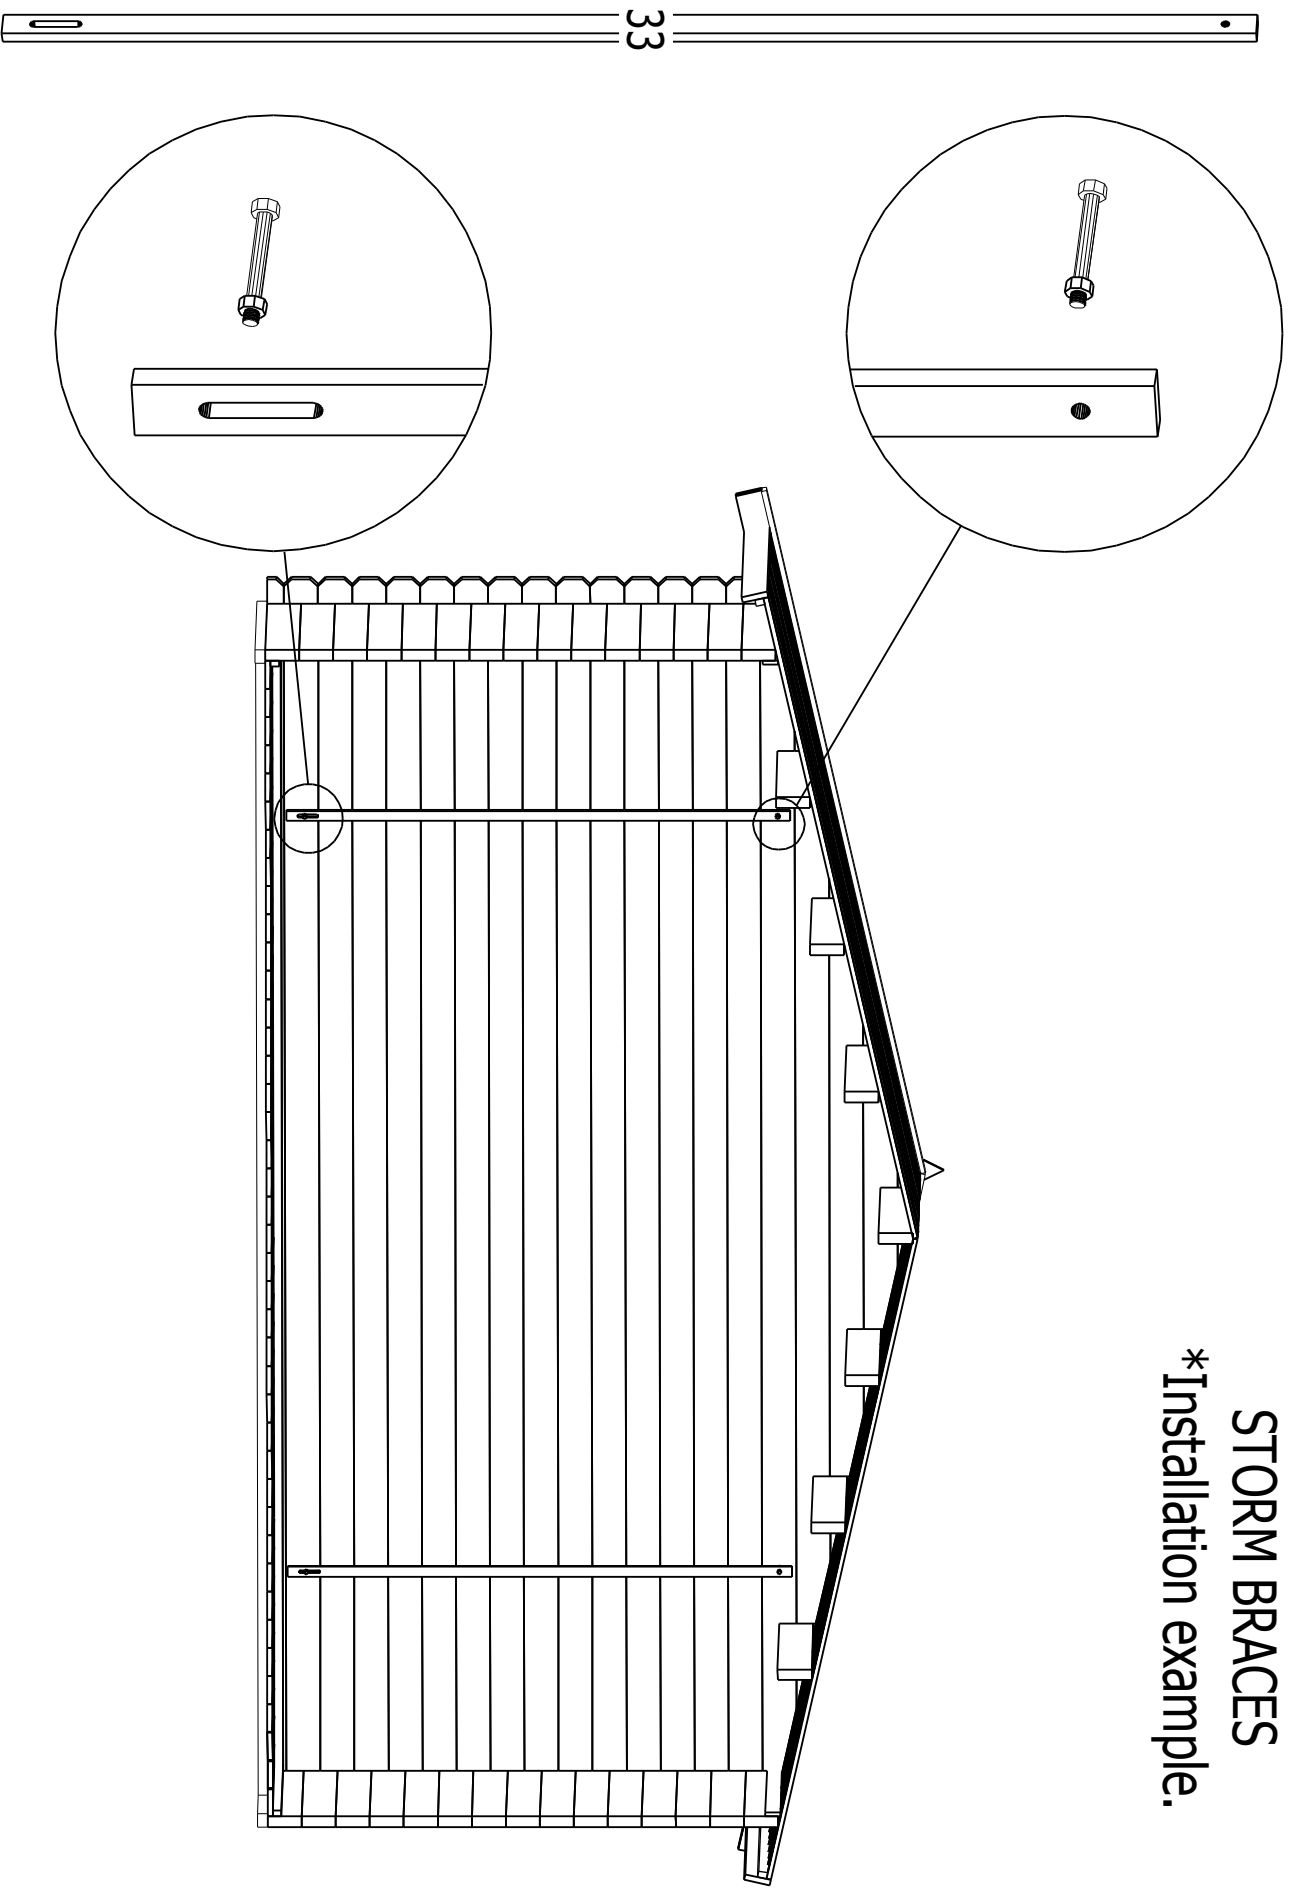

DOOR
850X1920

DOUBLE WINDOW
1380X1050

E.CER Garage Woody 3.7x7.2m 44mm

E.CER Garage Woody 3.7x7.2m 44mm

STORM BRACES

*Installation example.

VAULTS: B, D, E

Pcs: 4

No: 1

Pcs: 4

B/H: 44.0mm/135.0mm

L: 820.0mm

No: 2

Pcs: 4

B/H: 44.0mm/135.0mm

L: 2080.0mm