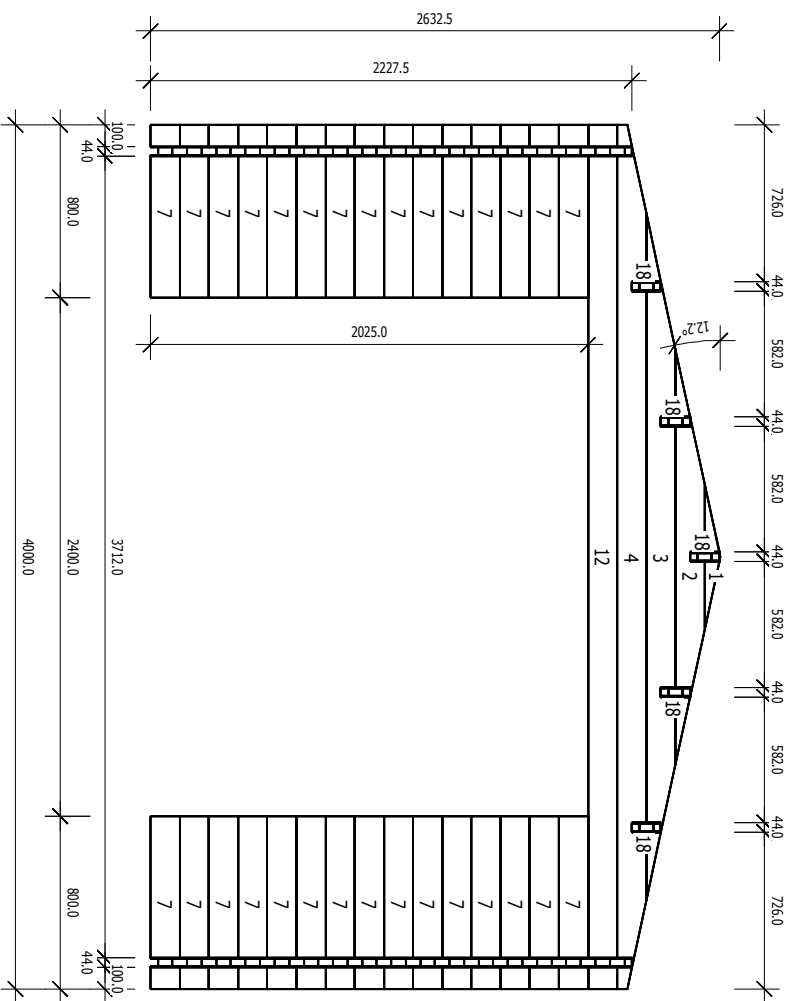

E.CER Garage Woody 3.7x7.2m 44mm

E.CER Garage Woody 3.7x7.2m 44mm

A

E.CER Garage Woody 3.7x7.2m 44mm

C

E.CER Garage Woody 3.7x7.2m 44mm

D

E.CER Garage Woody 3.7x7.2m 44mm

No: 1

Pcs: 4

B/H: 44.0mm/135.0mm

L: 820.0mm

No: 2

Pcs: 4

B/H: 44.0mm/135.0mm

L: 2080.0mm

No: 3

Pcs: 4

B/H: 44.0mm/135.0mm

L: 3320.0mm

No: 4

Pcs: 4

B/H: 44.0mm/135.0mm

L: 4000.0mm

No: 5

Pcs: 60

B/H: 44.0mm/135.0mm

L: 400.0mm

No: 6

Pcs: 16

B/H: 44.0mm/135.0mm

L: 611.0mm