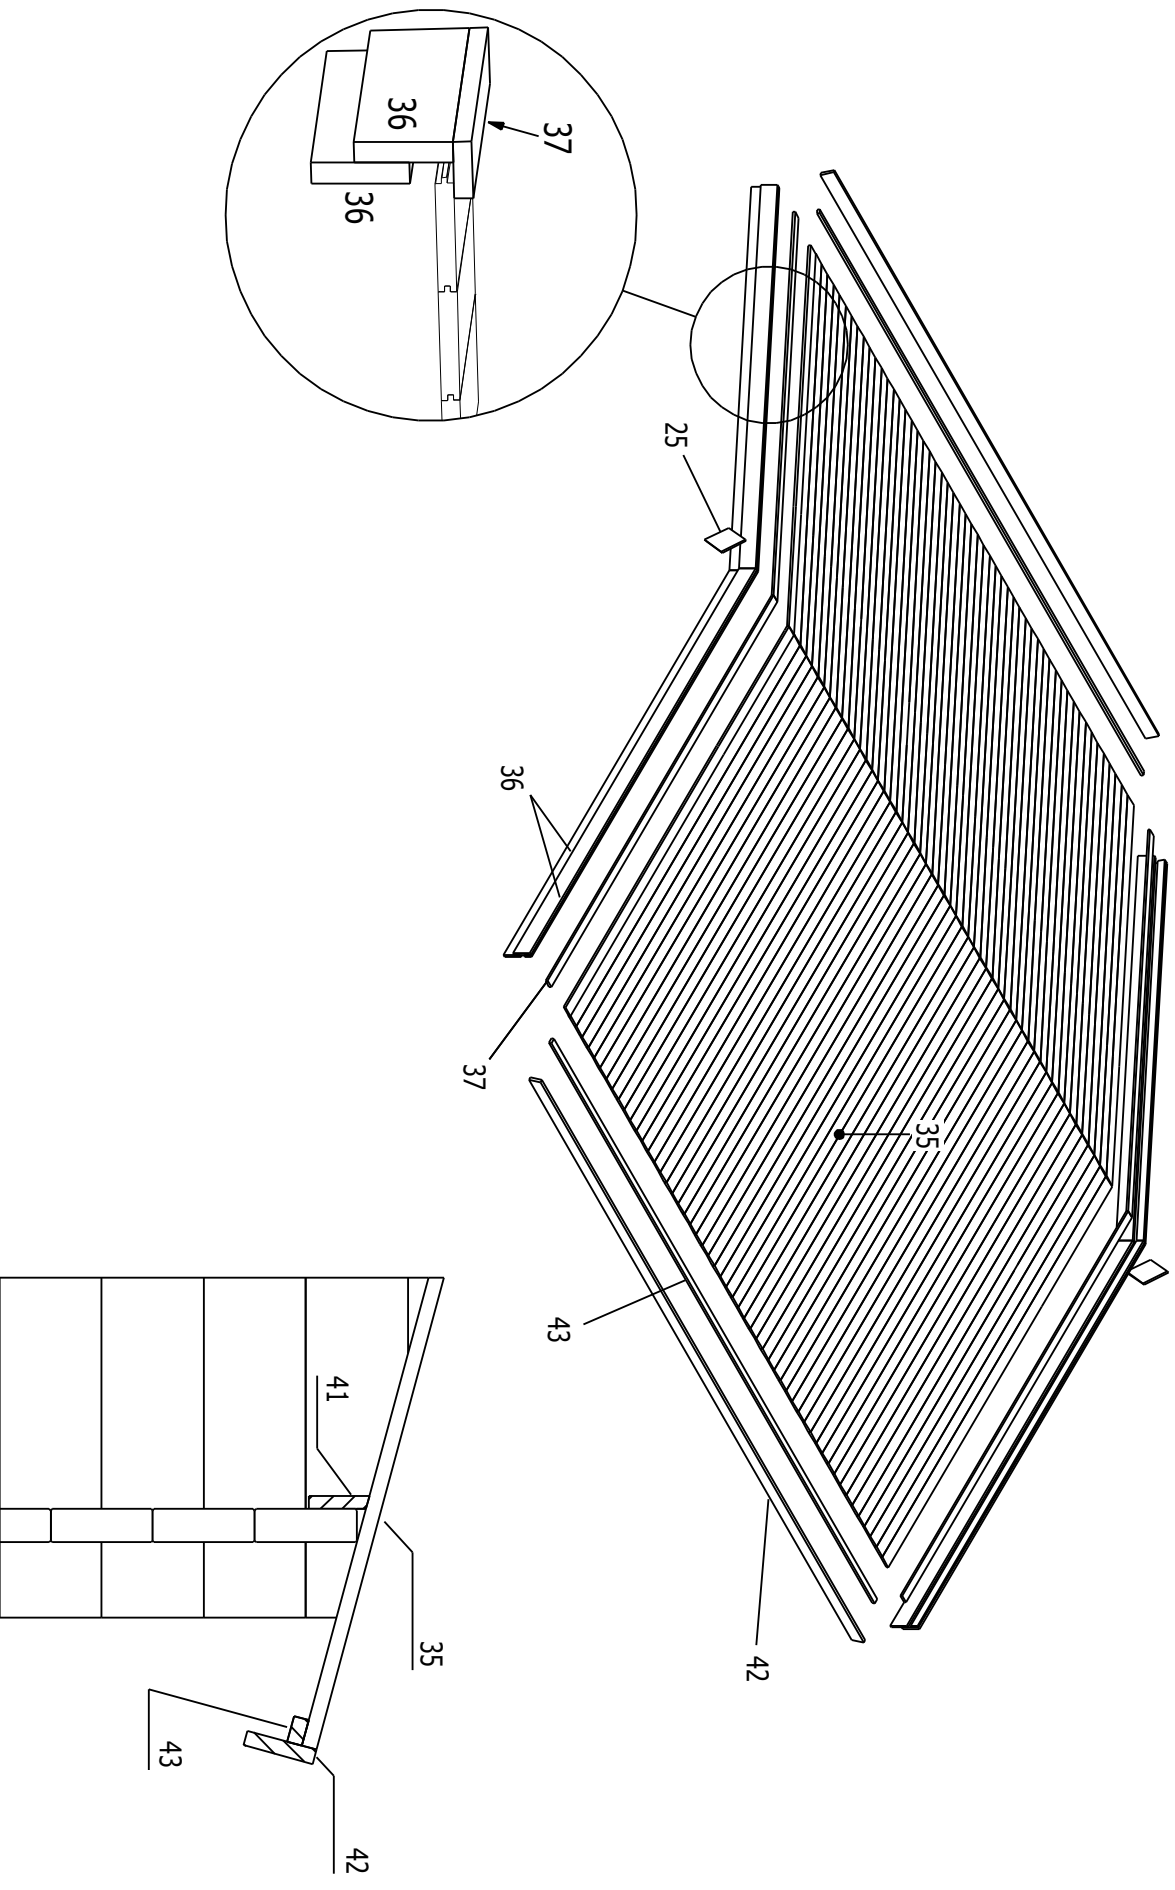

E.CER Garage Woody 3.7x7.2m 44mm