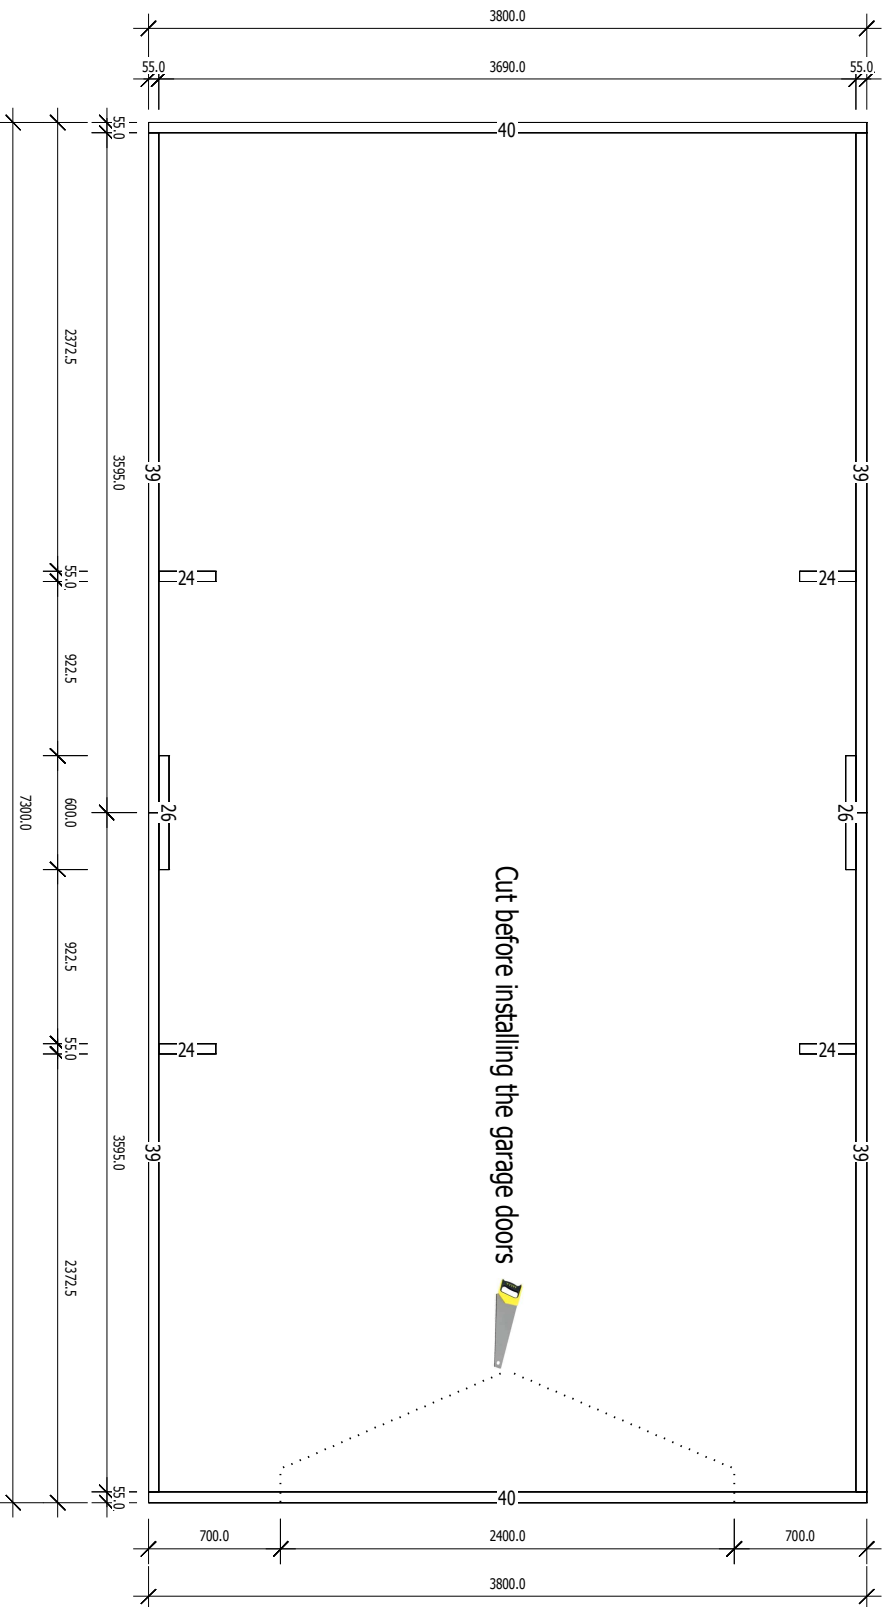

E.CER Garage Woody 3.7x7.2m 44mm

E.CER Garage Woody 3.7x7.2m 44mm

A

E.CER Garage Woody 3.7x7.2m 44mm

C

E.CER Garage Woody 3.7x7.2m 44mm

D

E.CER Garage Woody 3.7x7.2m 44mm

E
X2

E.CER Garage Woody 3.7x7.2m 44mm

RAFTERS

E.CER Garage Woody 3.7x7.2m 44mm

BASE FRAME

E.CER Garage Woody 3.7x7.2m 44mm

DOOR, WINDOW CASINGS

GARAGE DOOR
2390X2050

DOOR
850X1920

DOUBLE WINDOW
1380X1050

E.CER Garage Woody 3.7x7.2m 44mm

E.CER Garage Woody 3.7x7.2m 44mm

STORM BRACES

*Installation example.

VAULTS: B, D, E

Pcs: 4

No: 1

Pcs: 4

B/H: 44.0mm/135.0mm

L: 820.0mm

No: 2

Pcs: 4

B/H: 44.0mm/135.0mm

L: 2080.0mm