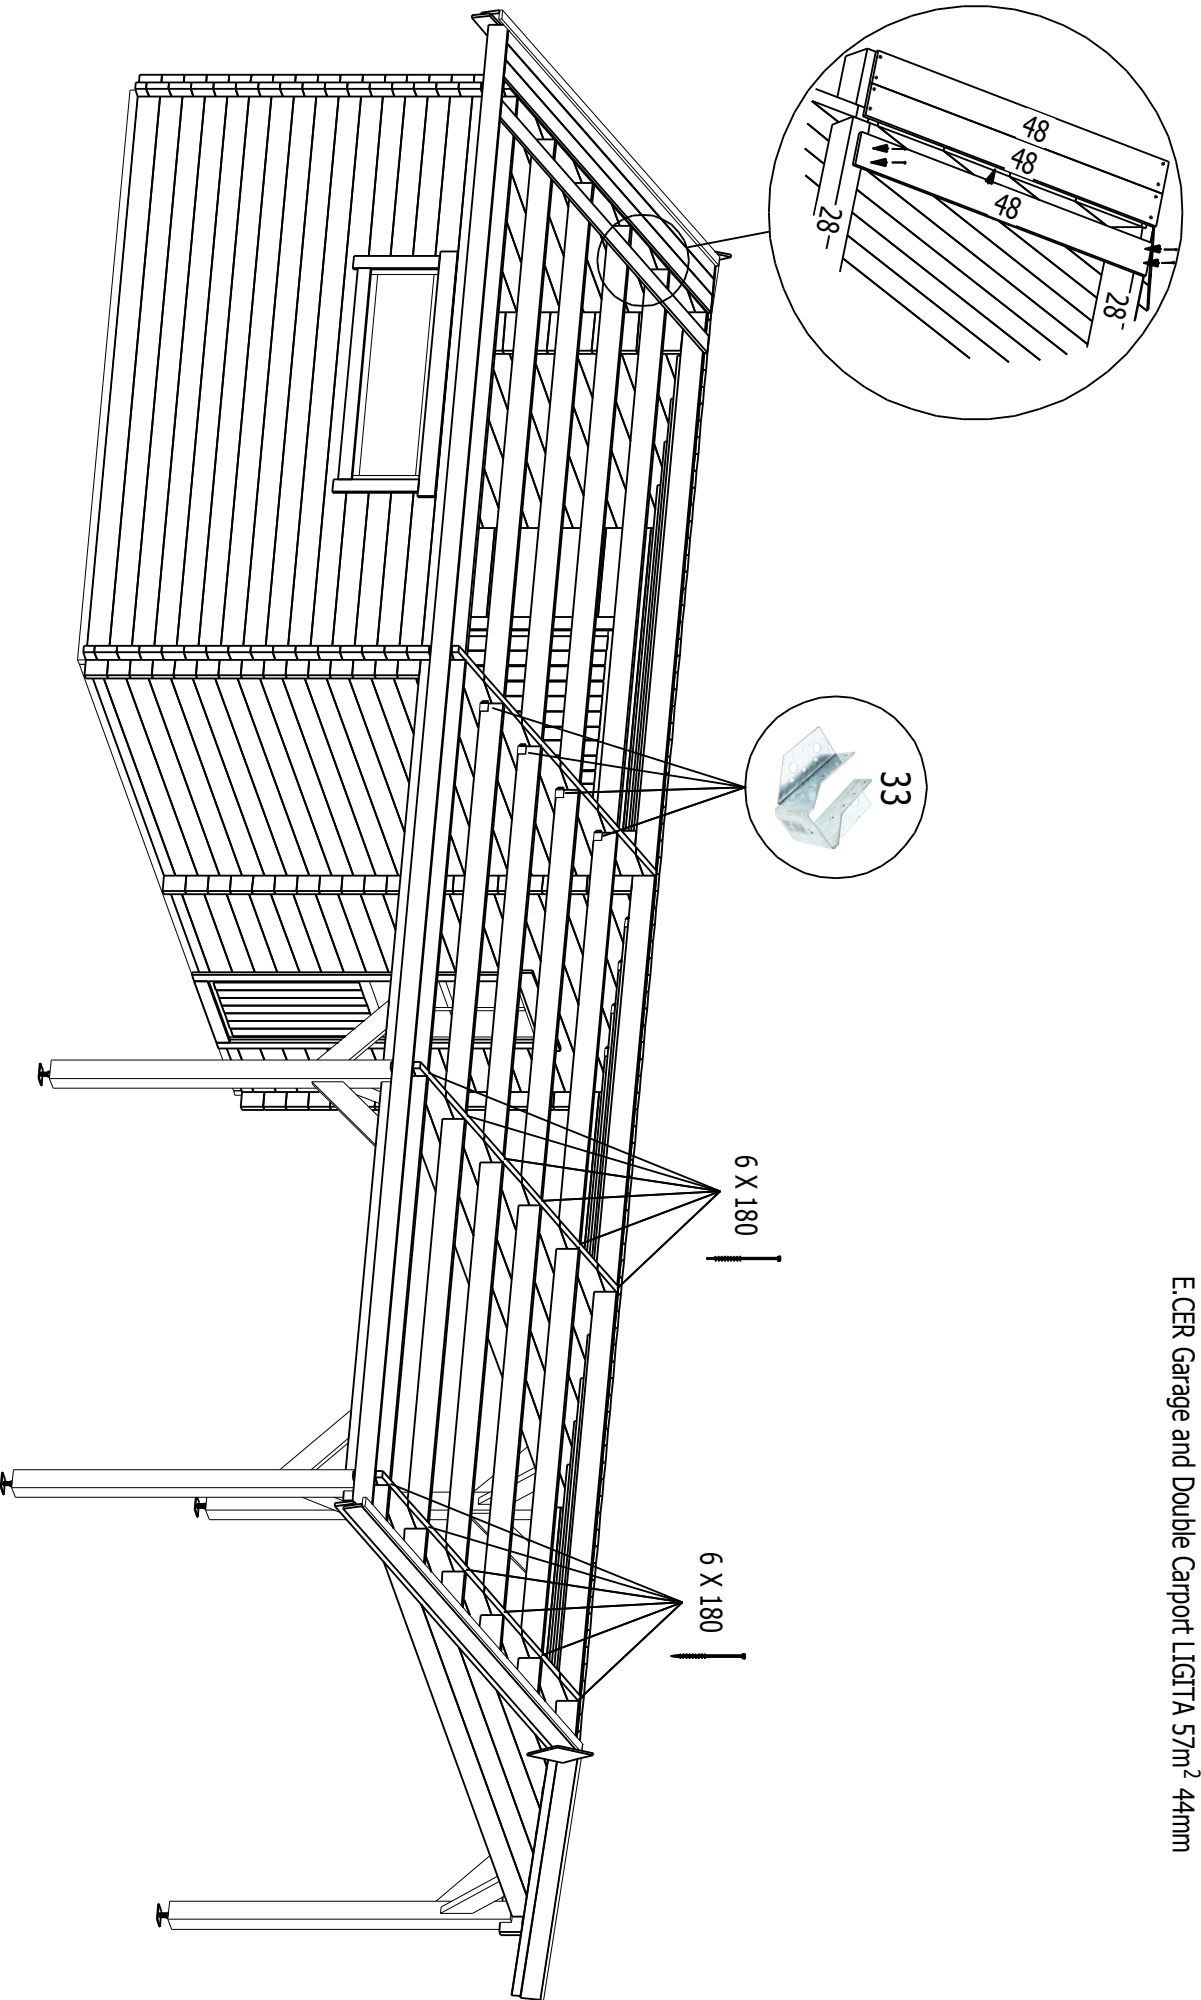

E-CER Garage and Double Carport LIGHTA 57m² 44mm

RAFTERS

E.CER Garage and Double Carport LIGITA 57m² 44mm

BASE FRAME

E: CER Garage and Double Carport LIGITA 57m² 44mm

E.CER Garage and Double Carport LIGHTA 57m² 44mm

DOOR, WINDOW CASINGS

GARAGE DOOR
2390X2050

DOOR
850X1920

WINDOW
1450X450

E.CER Garage and Double Carport LIGITA 57m² 44mm

E: CER Garage and Double Carport LIGITA 57m² 44mm

E.CER Garage and Double Carport LIGITA 57m² 44mm

Pcs: 4

B/H: 44.0mm/135.0mm

L: 700.0mm

No: 2

Pcs: 2

B/H: 44.0mm/135.0mm

L: 1860.0mm

No: 3

Pcs: 2

B/H: 44.0mm/135.0mm

L: 1860.0mm

No: 4

Pcs: 2

B/H: 44.0mm/135.0mm

L: 3000.0mm

No: 5