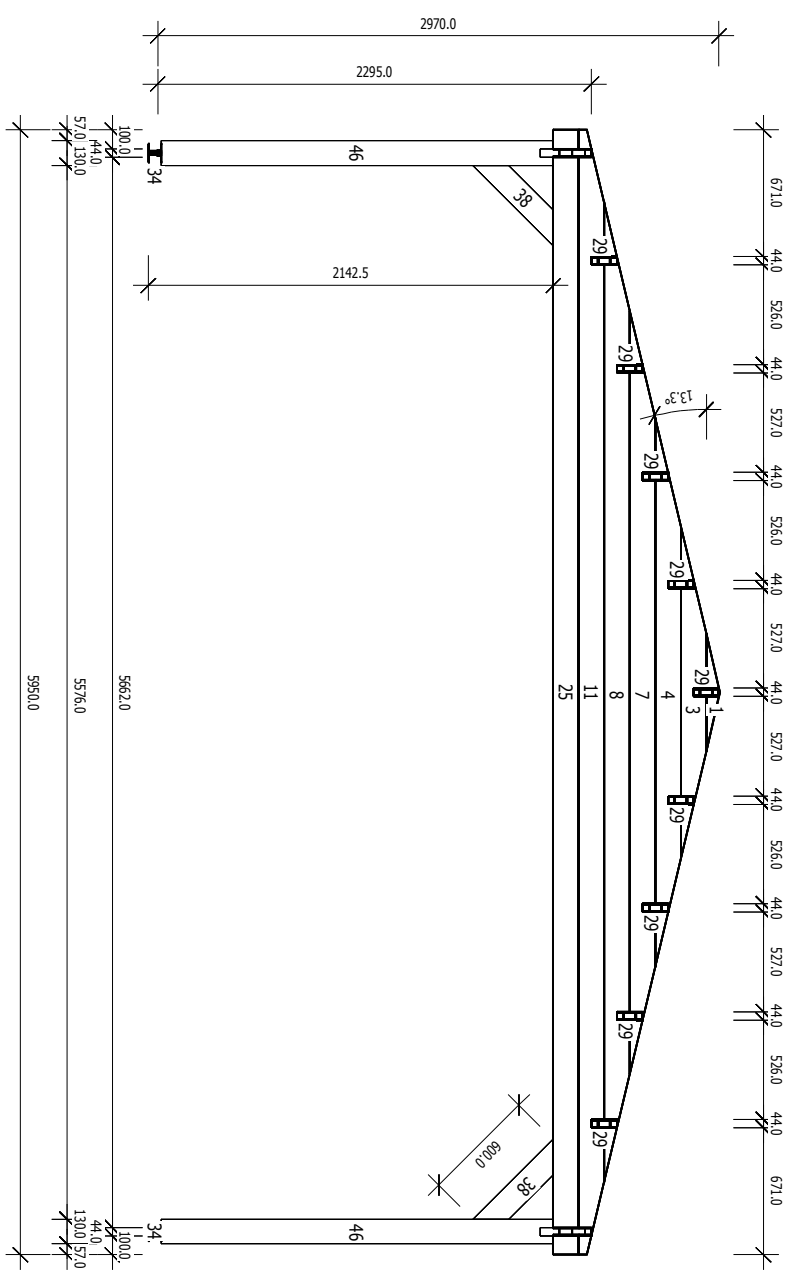

E.CER Garage and Double Carport LIGITA 57m² 44mm

E.CER Garage and Double Carport LIGHTA 57m² 44mm

A

E.CER Garage and Double Carport LIGHTA 57m² 44mm

C

E.CER Garage and Double Carport LIGHTA 57m² 44mm

D
(X2)

E-CER Garage and Double Carport LIGHTA 57m² 44mm

RAFTERS

E.CER Garage and Double Carport LIGITA 57m² 44mm

BASE FRAME

E: CER Garage and Double Carport LIGITA 57m² 44mm

E.CER Garage and Double Carport LIGHTA 57m² 44mm

Pcs: 4

B/H: 44.0mm/135.0mm

L: 700.0mm

No: 2

Pcs: 2

B/H: 44.0mm/135.0mm

L: 1860.0mm

No: 3

Pcs: 2

B/H: 44.0mm/135.0mm

L: 1860.0mm

No: 4

Pcs: 2

B/H: 44.0mm/135.0mm

L: 3000.0mm

No: 5