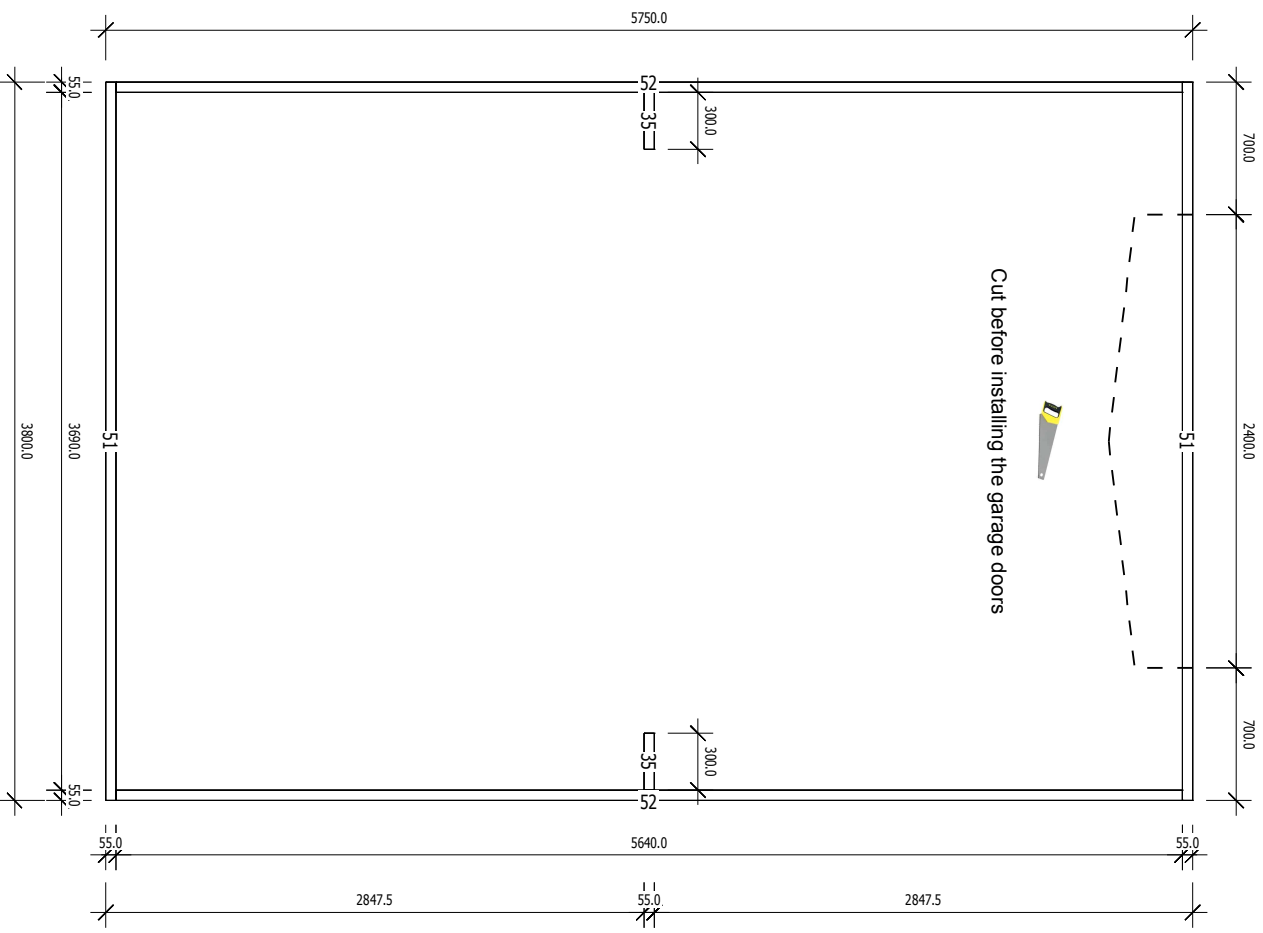

E.CER Garage and Double Carport LIGITA 57m² 44mm

E.CER Garage and Double Carport LIGHTA 57m² 44mm

A

E.CER Garage and Double Carport LIGHTA 57m² 44mm

C

E.CER Garage and Double Carport LIGHTA 57m² 44mm

D
(X2)

E-CER Garage and Double Carport LIGHTA 57m² 44mm

RAFTERS

E.CER Garage and Double Carport LIGITA 57m² 44mm

BASE FRAME

E: CER Garage and Double Carport LIGITA 57m² 44mm

E.CER Garage and Double Carport LIGHTA 57m² 44mm

Pcs: 4

B/H: 44.0mm/135.0mm

L: 700.0mm

No: 2

Pcs: 2

B/H: 44.0mm/135.0mm

L: 1860.0mm

No: 3

Pcs: 2

B/H: 44.0mm/135.0mm

L: 1860.0mm

No: 4

Pcs: 2

B/H: 44.0mm/135.0mm

L: 3000.0mm

No: 5