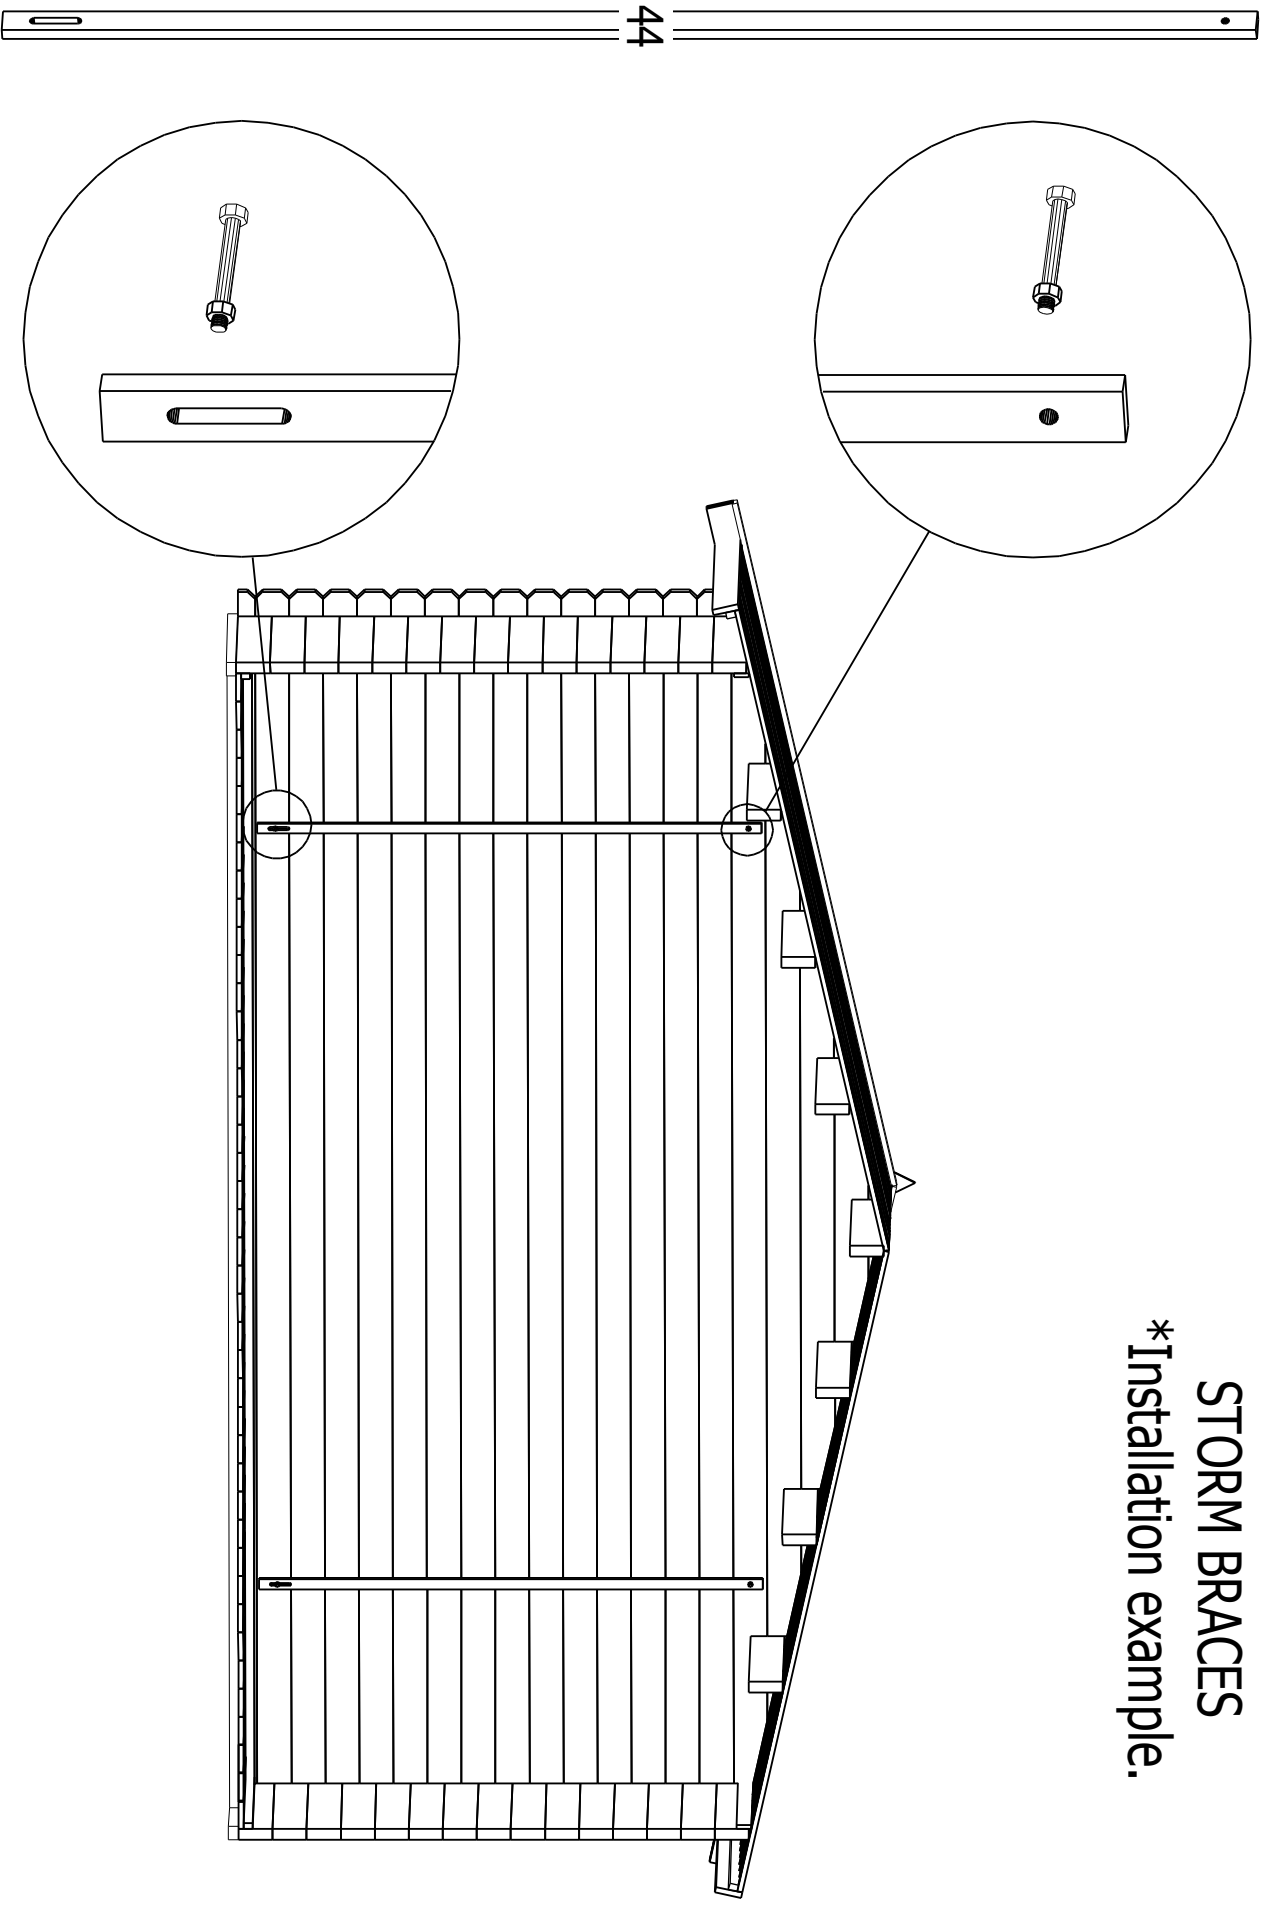

E.CER Garage and Double Carport LIGITA 57m² 44mm

STORM BRACES

*Installation example.

TRJ