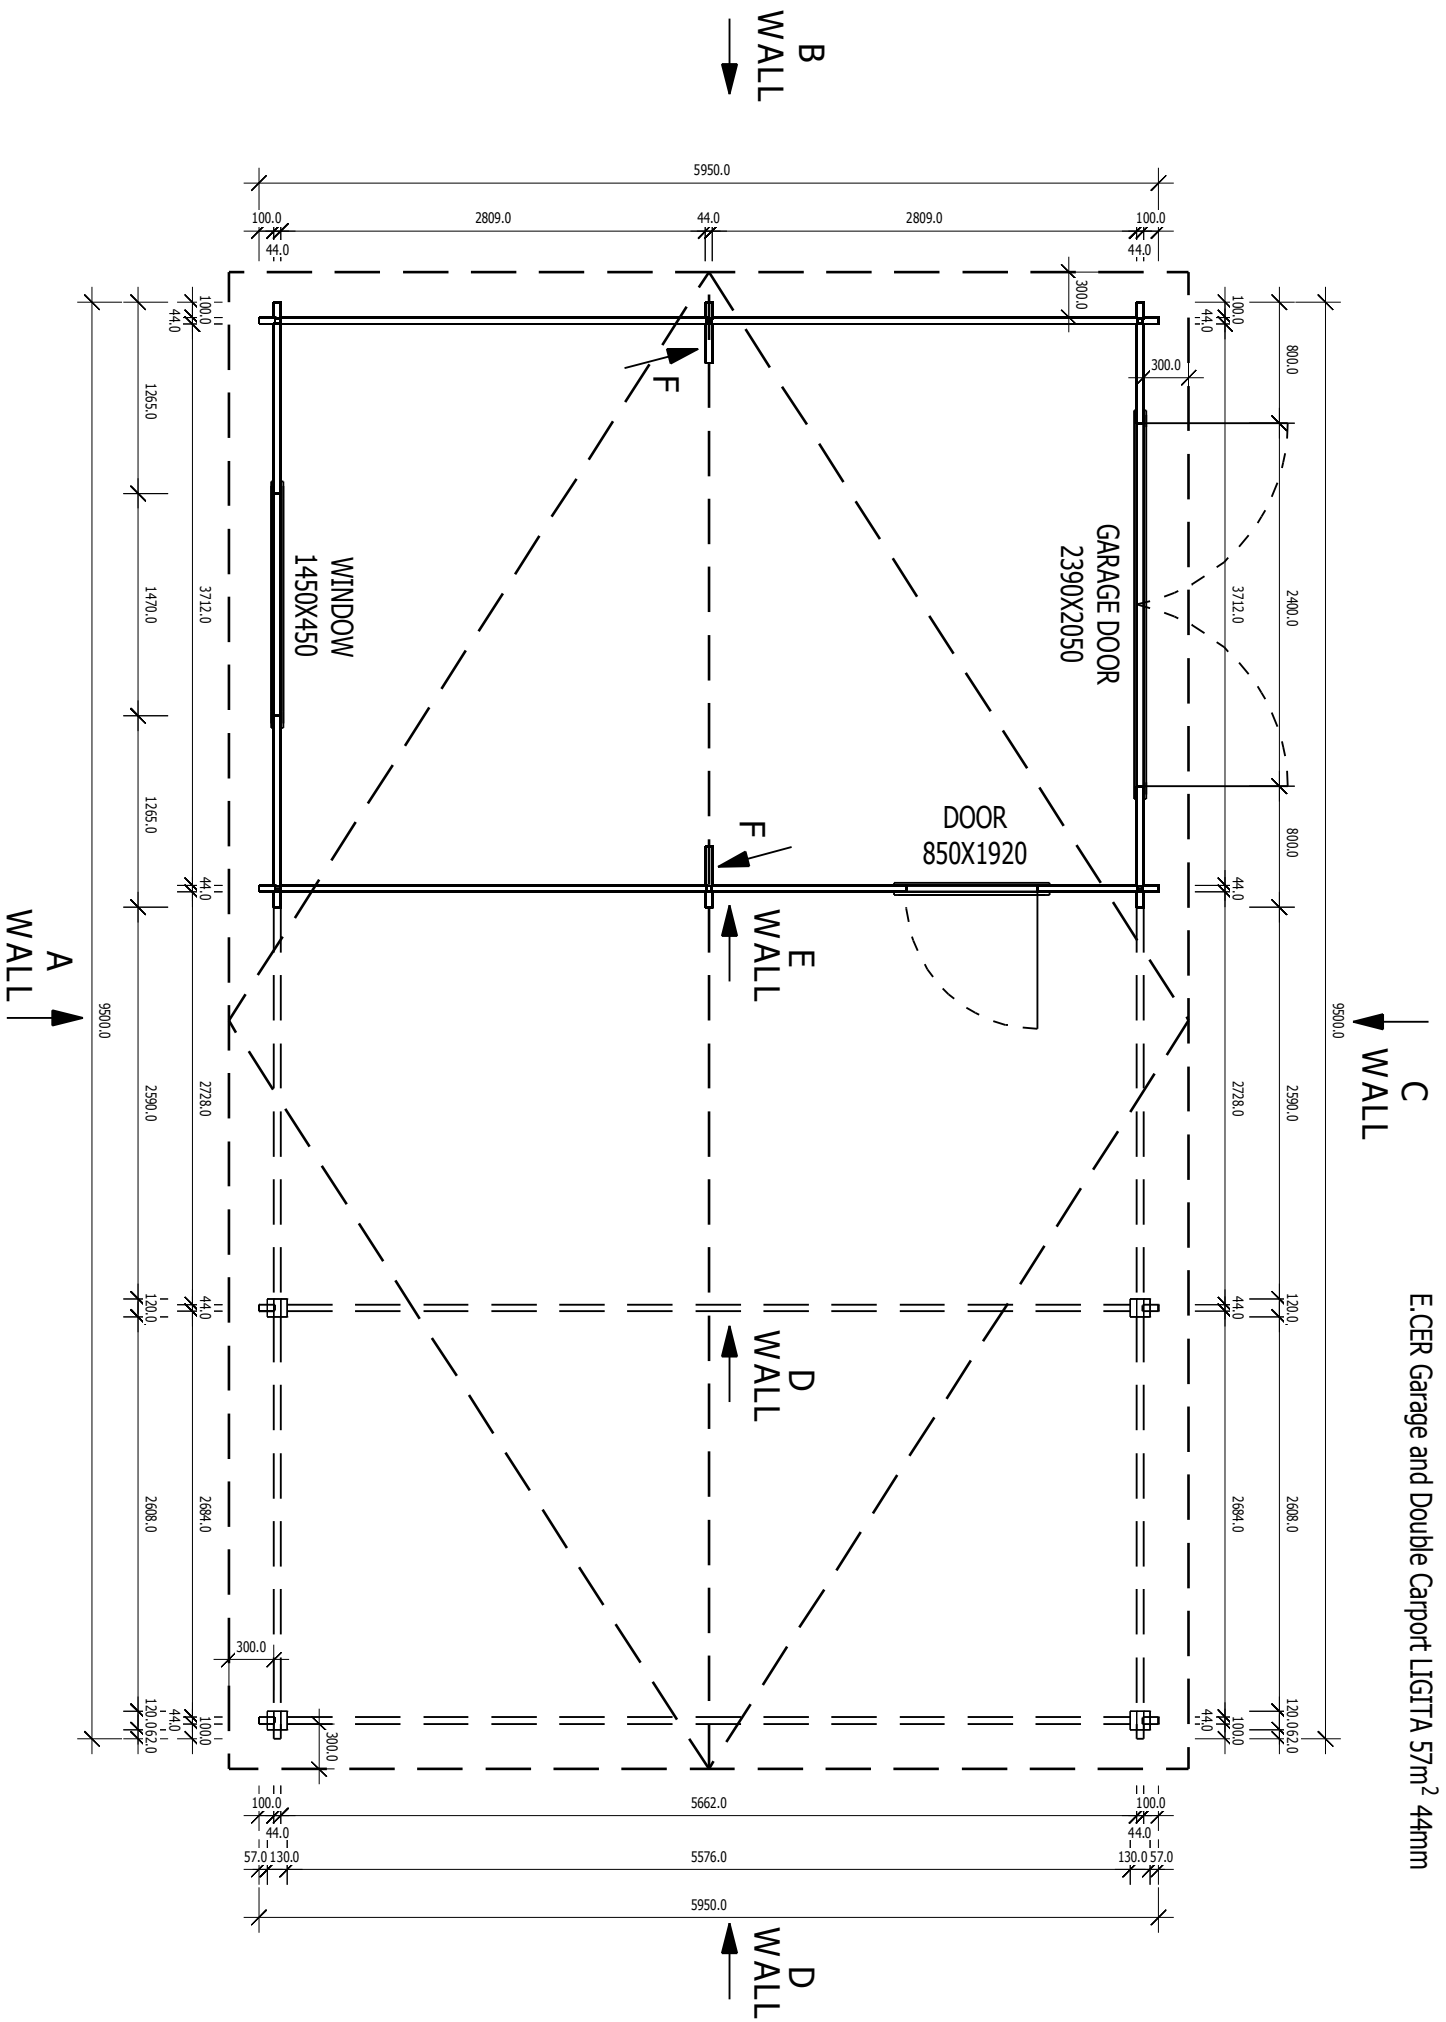

E-CER Garage and Double Carport LIGHTA 57m² 44mm

RAFTERS

E.CER Garage and Double Carport LIGITA 57m² 44mm

BASE FRAME

E: CER Garage and Double Carport LIGITA 57m² 44mm

E.CER Garage and Double Carport LIGHTA 57m² 44mm

DOOR, WINDOW CASINGS

GARAGE DOOR
2390X2050

DOOR
850X1920

WINDOW
1450X450

E.CER Garage and Double Carport LIGITA 57m² 44mm

E: CER Garage and Double Carport LIGITA 57m² 44mm

E.CER Garage and Double Carport LIGITA 57m² 44mm

Pcs: 4

B/H: 44.0mm/135.0mm

L: 700.0mm

No: 2

Pcs: 2

B/H: 44.0mm/135.0mm

L: 1860.0mm

No: 3

Pcs: 2

B/H: 44.0mm/135.0mm

L: 1860.0mm

No: 4

Pcs: 2

B/H: 44.0mm/135.0mm

L: 3000.0mm

No: 5