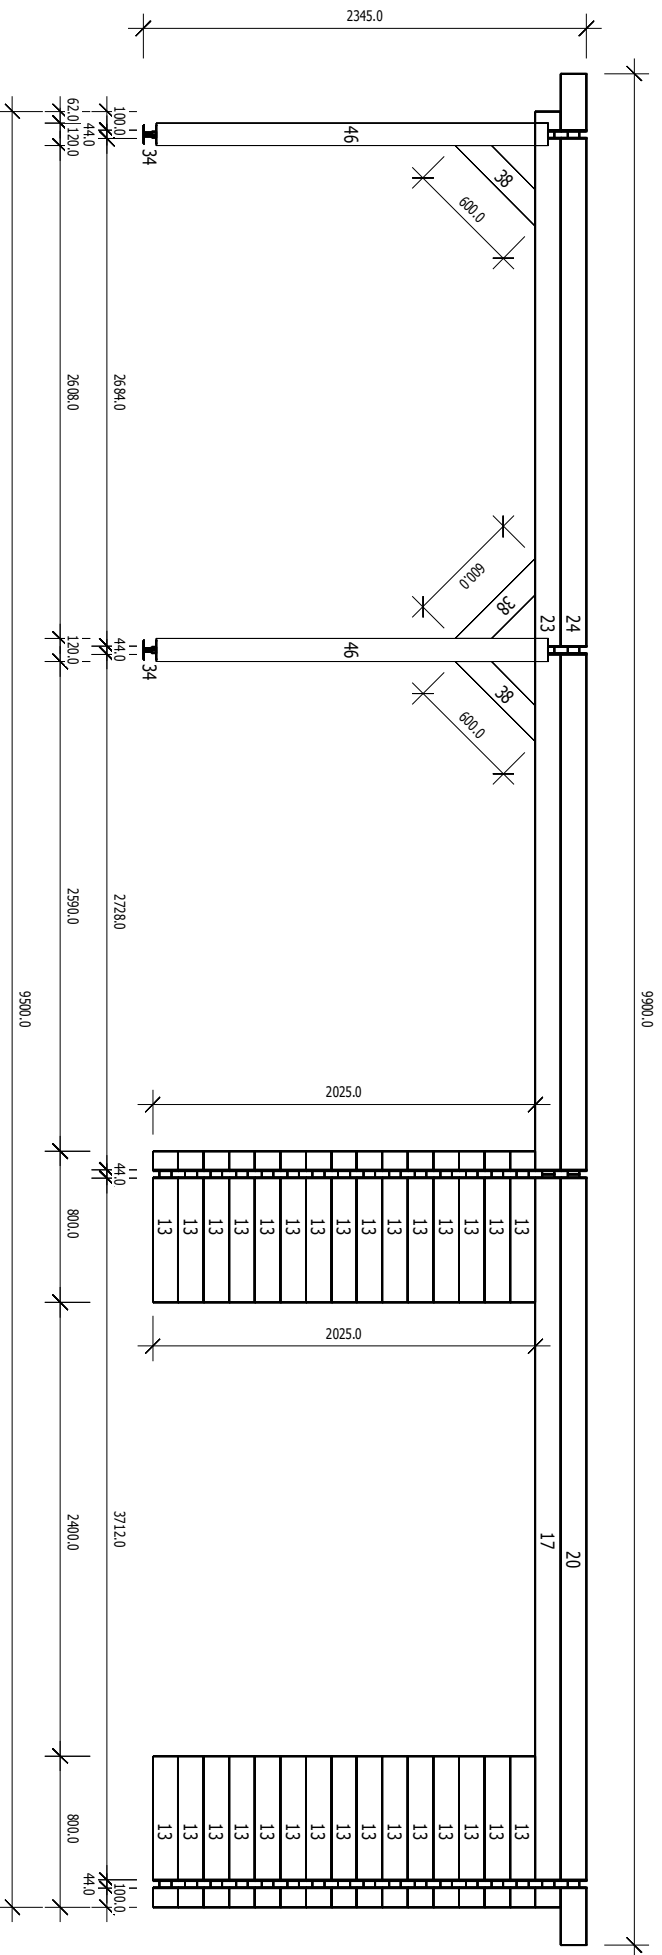

E.CER Garage and Double Carport LIGITA 57m² 44mm

E.CER Garage and Double Carport LIGHTA 57m² 44mm

A

E.CER Garage and Double Carport LIGHTA 57m² 44mm

C

E.CER Garage and Double Carport LIGHTA 57m² 44mm

D
(X2)

E-CER Garage and Double Carport LIGHTA 57m² 44mm

RAFTERS

E.CER Garage and Double Carport LIGITA 57m² 44mm

BASE FRAME

E: CER Garage and Double Carport LIGITA 57m² 44mm

E.CER Garage and Double Carport LIGHTA 57m² 44mm

DOOR, WINDOW CASINGS

GARAGE DOOR
2390X2050

DOOR
850X1920

WINDOW
1450X450

E.CER Garage and Double Carport LIGITA 57m² 44mm

E: CER Garage and Double Carport LIGITA 57m² 44mm

E.CER Garage and Double Carport LIGITA 57m² 44mm

Pcs: 4

B/H: 44.0mm/135.0mm

L: 700.0mm

No: 2

Pcs: 2

B/H: 44.0mm/135.0mm

L: 1860.0mm

No: 3