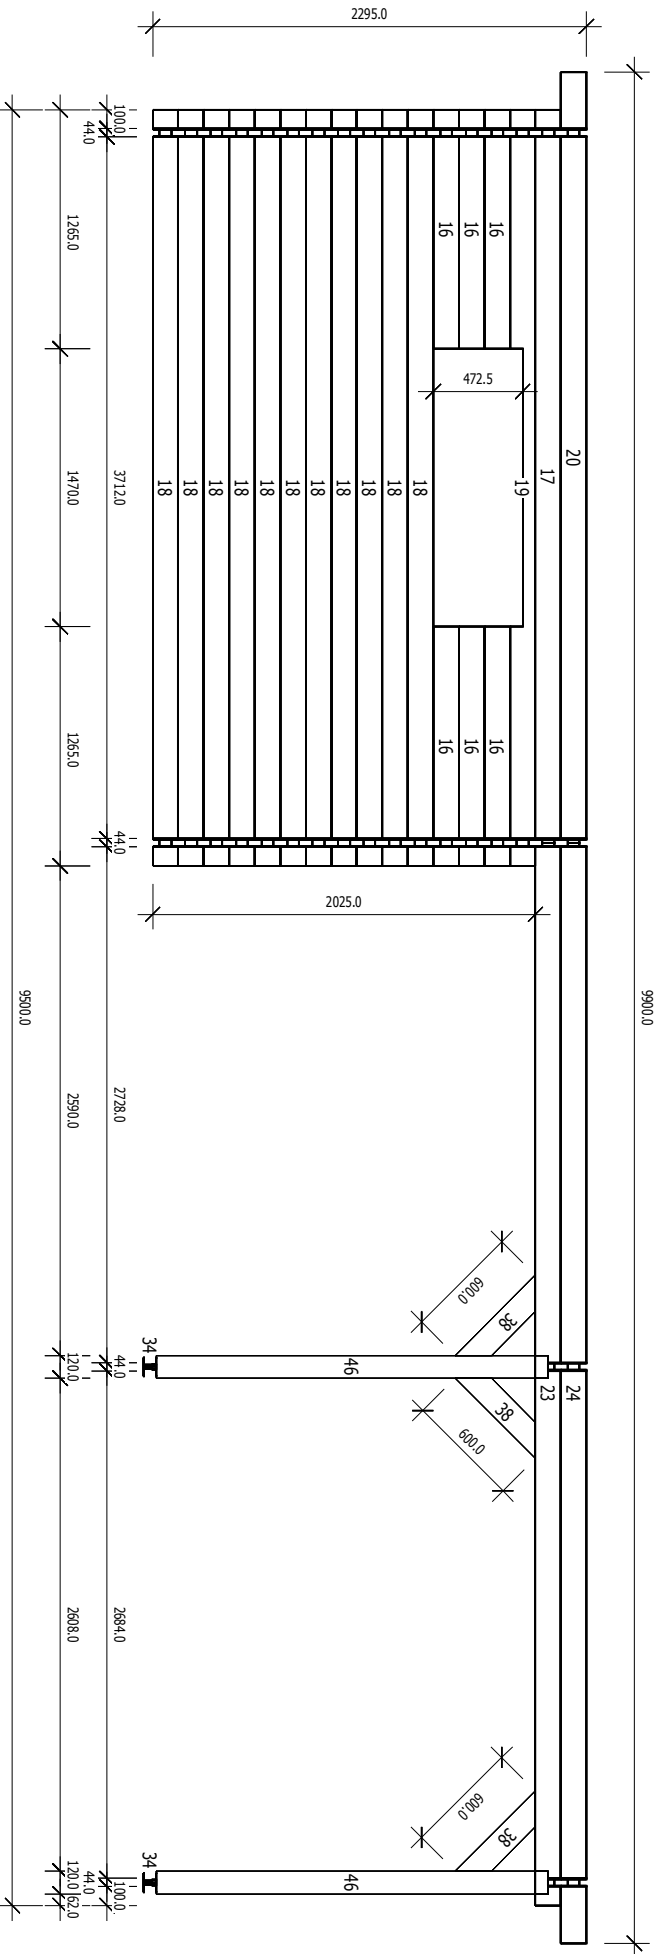

E.CER Garage and Double Carport LIGITA 57m² 44mm

E.CER Garage and Double Carport LIGHTA 57m² 44mm

A

E.CER Garage and Double Carport LIGHTA 57m² 44mm

C

E.CER Garage and Double Carport LIGHTA 57m² 44mm

D
(X2)

E-CER Garage and Double Carport LIGHTA 57m² 44mm

RAFTERS

E.CER Garage and Double Carport LIGITA 57m² 44mm

BASE FRAME

E: CER Garage and Double Carport LIGITA 57m² 44mm

E.CER Garage and Double Carport LIGHTA 57m² 44mm

DOOR, WINDOW CASINGS

GARAGE DOOR
2390X2050

DOOR
850X1920

WINDOW
1450X450

E.CER Garage and Double Carport LIGITA 57m² 44mm

E: CER Garage and Double Carport LIGITA 57m² 44mm

E.CER Garage and Double Carport LIGITA 57m² 44mm

Pcs: 4

B/H: 44.0mm/135.0mm

L: 700.0mm

No: 2

Pcs: 2

B/H: 44.0mm/135.0mm

L: 1860.0mm

No: 3